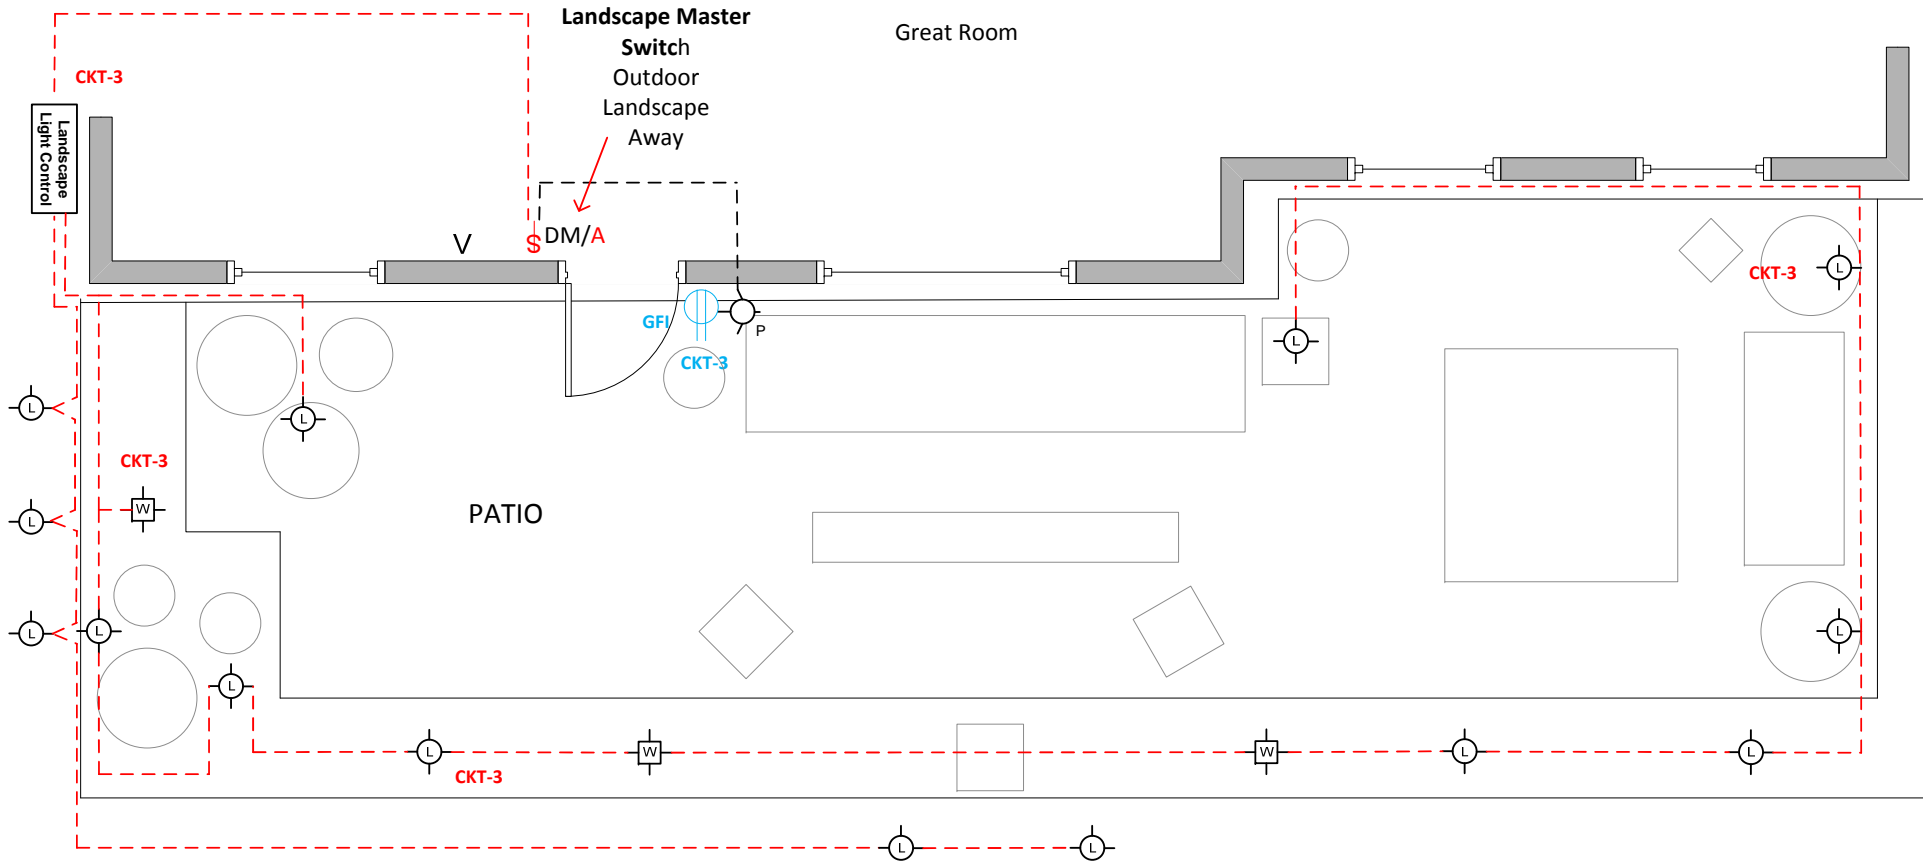

FRONT ENTRY
 LIGHTING / SWITCH LAYOUT
 RECEPTACLES

GREAT ROOM
LIGHTING / SWITCH LAYOUT
RECEPTACLES

**KITCHEN
LED COUNTER LIGHTING**

Kitchen

DINING ROOM
LIGHTING / SWITCH LAYOUT
RECEPTACLES

MAIN FLOOR BATH
LIGHTING / SWITCH LAYOUT
RECEPTACLES

MAIN FLOOR GUEST BEDROOM
 LIGHTING / SWITCH LAYOUT
 RECEPTACLES

LAUNDRY ROOM & REAR HALL
 LIGHTING / SWITCH LAYOUT
 RECEPTACLES

MASTER BEDROOM
LIGHTING / SWITCH LAYOUT

MASTER BATH
LIGHTING / SWITCH LAYOUT
RECEPTACLES

2ND FLOOR OFFICE BED RM
 LIGHTING / SWITCH LAYOUT

2ND FLOOR BATH / STAIRCASE
 LIGHTING / SWITCH LAYOUT
 RECEPTACLES

PATIO
 LIGHTING / SWITCH LAYOUT
 RECEPTACLES

WALKWAY
 LIGHTING / SWITCH LAYOUT
 RECEPTACLES