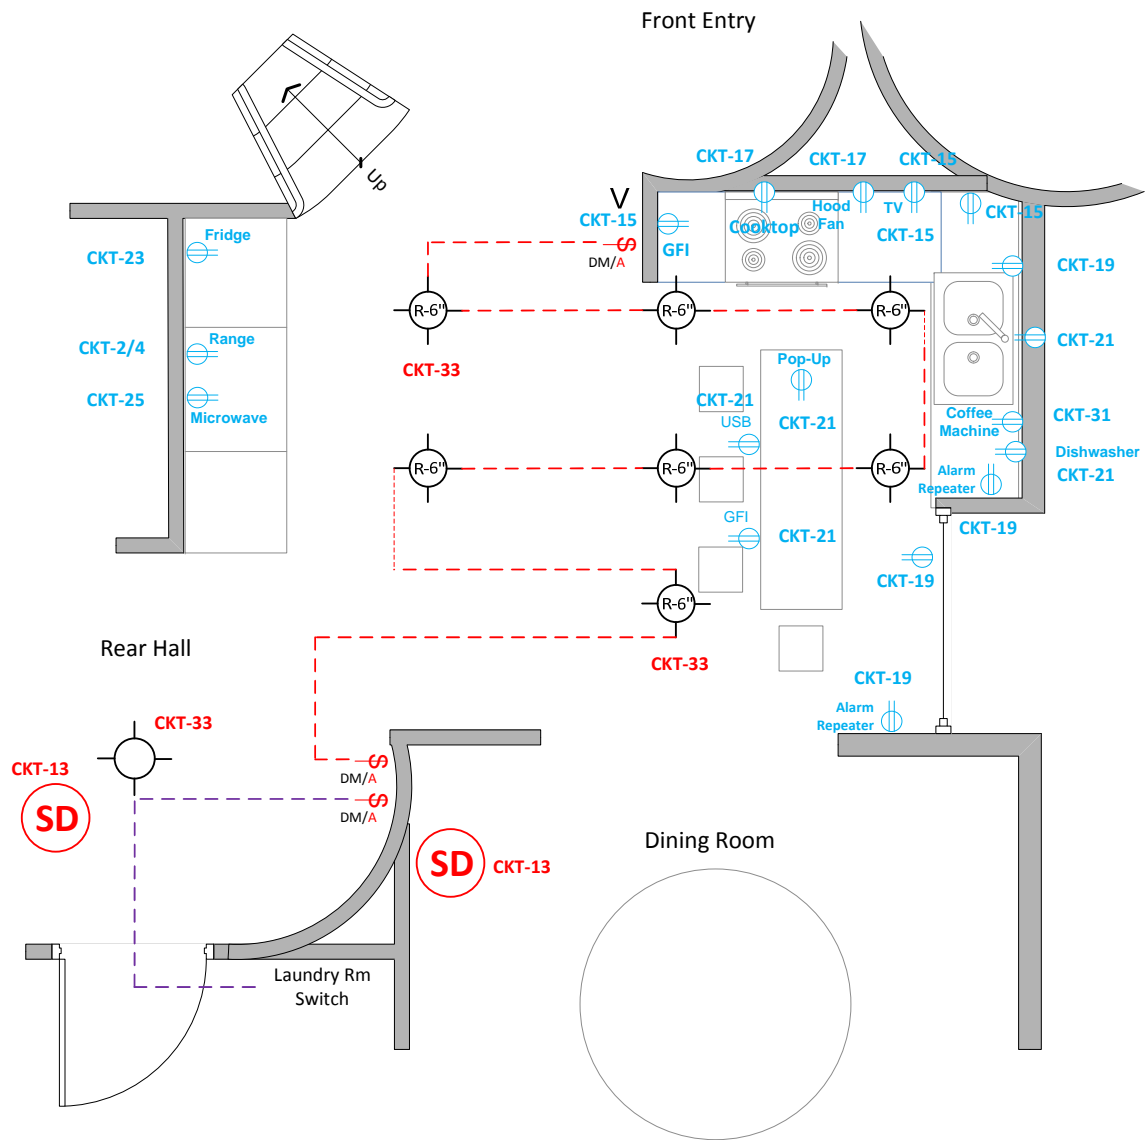

FRONT ENTRY
 LIGHTING / SWITCH LAYOUT
 RECEPTACLES

GREAT ROOM
LIGHTING / SWITCH LAYOUT
RECEPTACLES

**KITCHEN
LED COUNTER LIGHTING**

Kitchen

DINING ROOM
LIGHTING / SWITCH LAYOUT
RECEPTACLES

MAIN FLOOR BATH
LIGHTING / SWITCH LAYOUT
RECEPTACLES

MAIN FLOOR GUEST BEDROOM
 LIGHTING / SWITCH LAYOUT
 RECEPTACLES

LAUNDRY ROOM & REAR HALL
 LIGHTING / SWITCH LAYOUT
 RECEPTACLES

MASTER BEDROOM
LIGHTING / SWITCH LAYOUT

MASTER BATH
LIGHTING / SWITCH LAYOUT
RECEPTACLES

2ND FLOOR OFFICE BED RM
 LIGHTING / SWITCH LAYOUT

2ND FLOOR BATH / STAIRCASE
 LIGHTING / SWITCH LAYOUT
 RECEPTACLES

PATIO
 LIGHTING / SWITCH LAYOUT
 RECEPTACLES

WALKWAY
 LIGHTING / SWITCH LAYOUT
 RECEPTACLES

FAN LEGEND

-  Exhaust Fan
-  Comfort Fan

LIGHT LEGEND

-  Door Switched Activated Light
-  Suspended Light or Wall Sconce
-  Recessed 6" LED Downlight
-  Recessed 4" LED Downlight
-  Table Lamp
-  Floor Lamp
-  Under Cabinet Strip Light
-  Auto ON/OFF Programmed Light
-  Automated Light
-  Landscape Programmed Light
-  Walkway Programmed Light
-  Lighting Automation Module