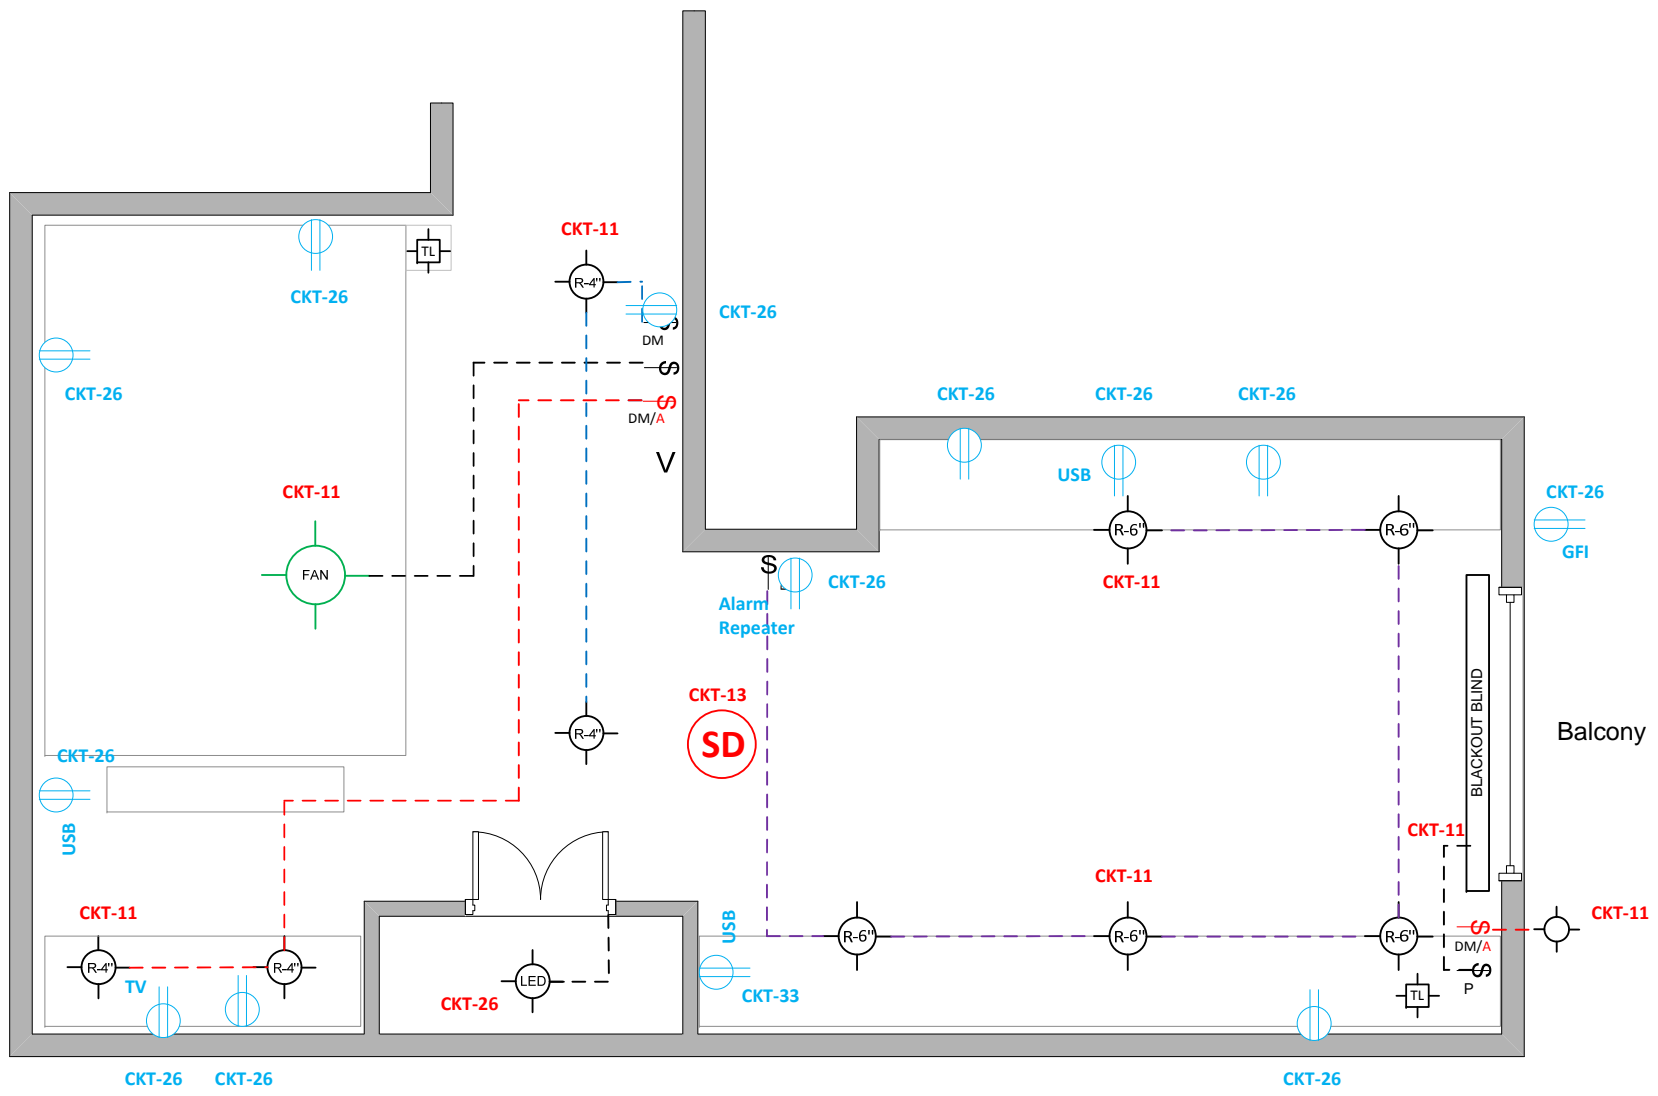

FRONT ENTRY
 LIGHTING / SWITCH LAYOUT
 RECEPTACLES

GREAT ROOM
LIGHTING / SWITCH LAYOUT
RECEPTACLES

**KITCHEN
LED COUNTER LIGHTING**

Kitchen

DINING ROOM
LIGHTING / SWITCH LAYOUT
RECEPTACLES

MAIN FLOOR BATH
LIGHTING / SWITCH LAYOUT
RECEPTACLES

MAIN FLOOR GUEST BEDROOM
 LIGHTING / SWITCH LAYOUT
 RECEPTACLES

LAUNDRY ROOM & REAR HALL
 LIGHTING / SWITCH LAYOUT
 RECEPTACLES

MASTER BEDROOM
LIGHTING / SWITCH LAYOUT

MASTER BATH
LIGHTING / SWITCH LAYOUT
RECEPTACLES

2ND FLOOR OFFICE BED RM
 LIGHTING / SWITCH LAYOUT

2ND FLOOR BATH / STAIRCASE
 LIGHTING / SWITCH LAYOUT
 RECEPTACLES

PATIO
 LIGHTING / SWITCH LAYOUT
 RECEPTACLES

WALKWAY
 LIGHTING / SWITCH LAYOUT
 RECEPTACLES