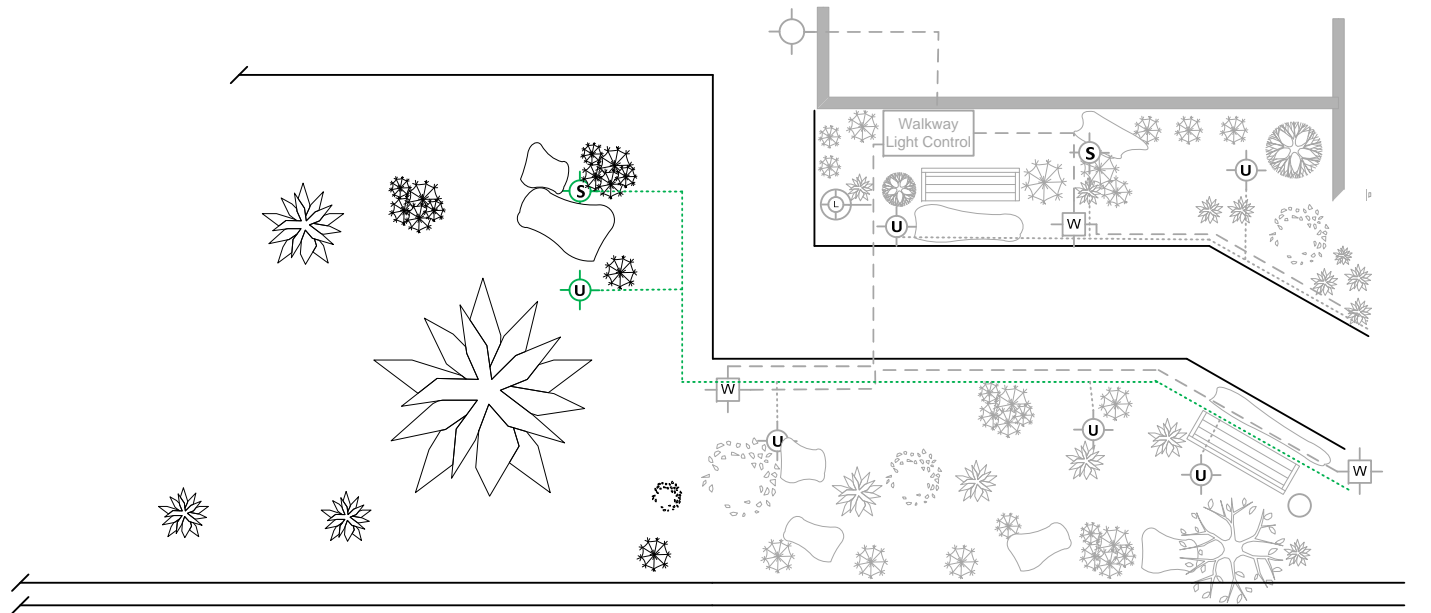

FRONT ENTRY
 LIGHTING / SWITCH LAYOUT
 RECEPTACLES

GREAT ROOM
LIGHTING / SWITCH LAYOUT
RECEPTACLES

**KITCHEN
LED COUNTER LIGHTING**

Kitchen

DINING ROOM
LIGHTING / SWITCH LAYOUT
RECEPTACLES

MAIN FLOOR BATH
LIGHTING / SWITCH LAYOUT
RECEPTACLES

MAIN FLOOR GUEST BEDROOM
 LIGHTING / SWITCH LAYOUT
 RECEPTACLES

LAUNDRY ROOM & REAR HALL
 LIGHTING / SWITCH LAYOUT
 RECEPTACLES

MASTER BEDROOM
LIGHTING / SWITCH LAYOUT

MASTER BATH
LIGHTING / SWITCH LAYOUT
RECEPTACLES

2ND FLOOR OFFICE BED RM
 LIGHTING / SWITCH LAYOUT

2ND FLOOR BATH / STAIRCASE
 LIGHTING / SWITCH LAYOUT
 RECEPTACLES

PATIO
 LIGHTING / SWITCH LAYOUT
 RECEPTACLES

WALKWAY
 LIGHTING / SWITCH LAYOUT
 RECEPTACLES