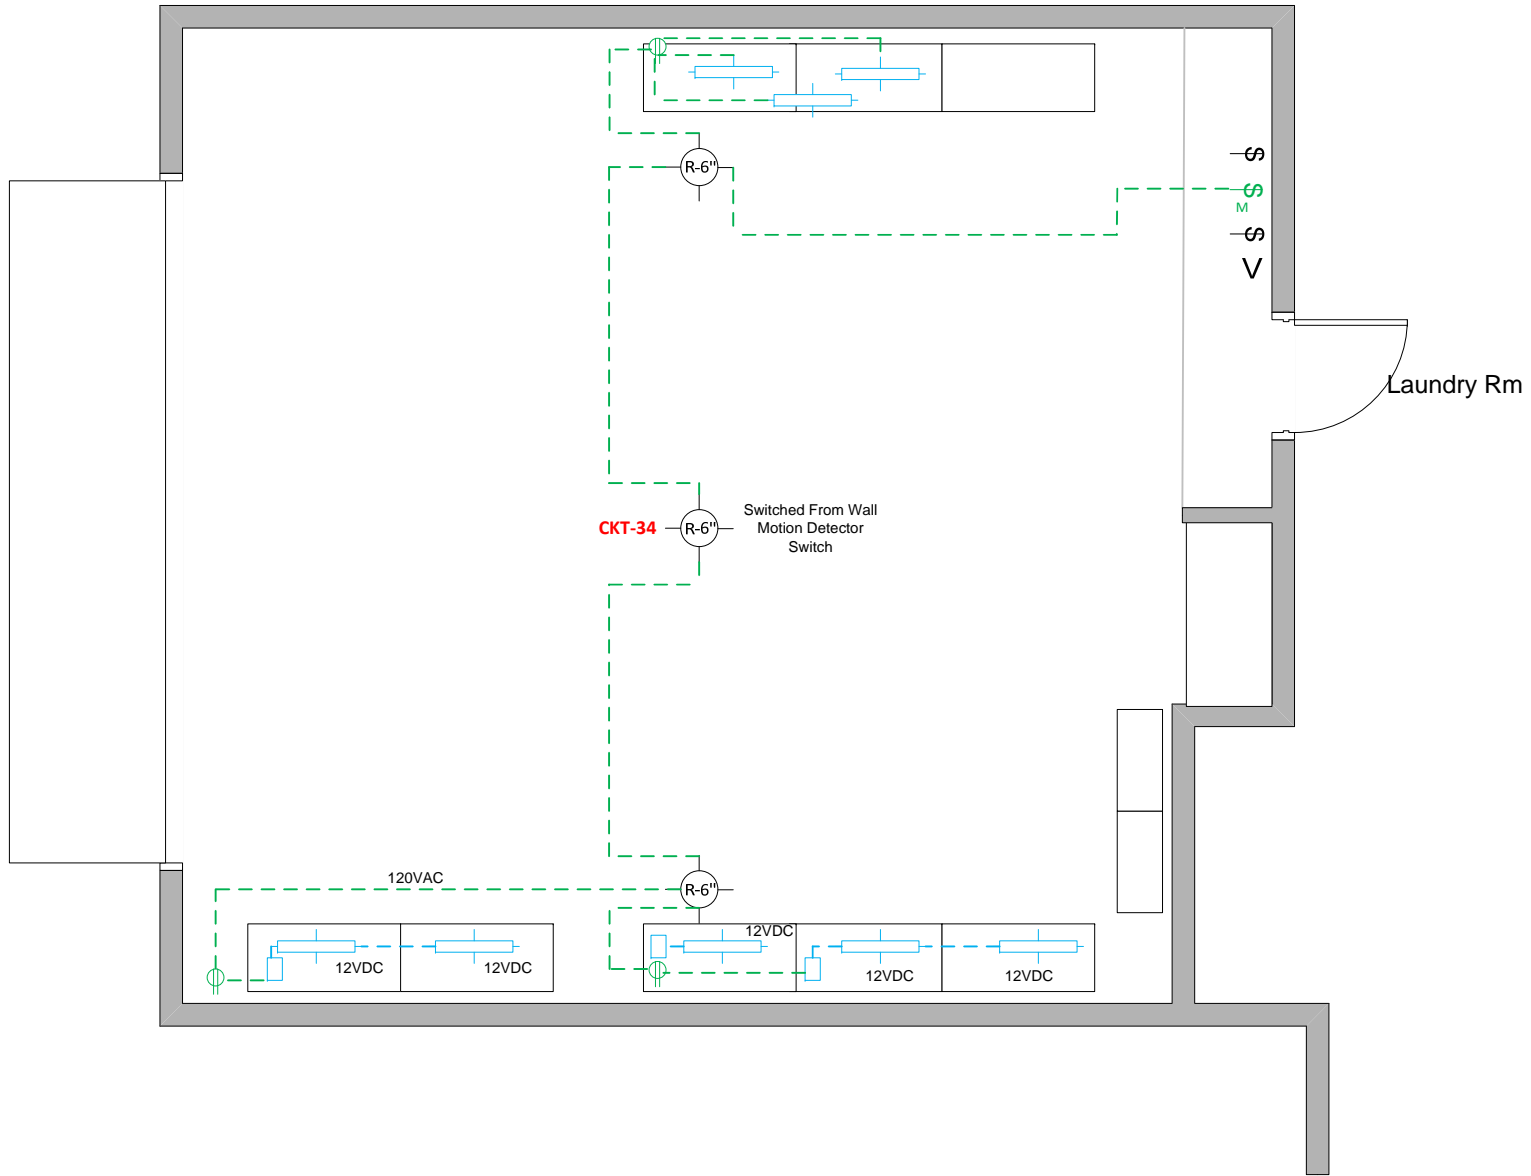

FRONT ENTRY
 LIGHTING / SWITCH LAYOUT
 RECEPTACLES

GREAT ROOM
LIGHTING / SWITCH LAYOUT
RECEPTACLES

**KITCHEN
LED COUNTER LIGHTING**

Kitchen

DINING ROOM
LIGHTING / SWITCH LAYOUT
RECEPTACLES

MAIN FLOOR BATH
LIGHTING / SWITCH LAYOUT
RECEPTACLES

MAIN FLOOR GUEST BEDROOM
 LIGHTING / SWITCH LAYOUT
 RECEPTACLES

LAUNDRY ROOM & REAR HALL
 LIGHTING / SWITCH LAYOUT
 RECEPTACLES

MASTER BEDROOM
LIGHTING / SWITCH LAYOUT

MASTER BATH
LIGHTING / SWITCH LAYOUT
RECEPTACLES

2ND FLOOR OFFICE BED RM
 LIGHTING / SWITCH LAYOUT

2ND FLOOR BATH / STAIRCASE
 LIGHTING / SWITCH LAYOUT
 RECEPTACLES

PATIO
 LIGHTING / SWITCH LAYOUT
 RECEPTACLES

WALKWAY
 LIGHTING / SWITCH LAYOUT
 RECEPTACLES

GARAGE
LIGHTING / SWITCH LAYOUT
RECEPTACLES

GARAGE
LED CABINET LIGHTING

SWITCH LEGEND

-  Dimmer Switch
-  Motion Detector Switch
-  Motion Vacancy Sensor Switch
-  Fan Timer Switch
-  Programmable Switch
-  Switch
-  Automated Switch