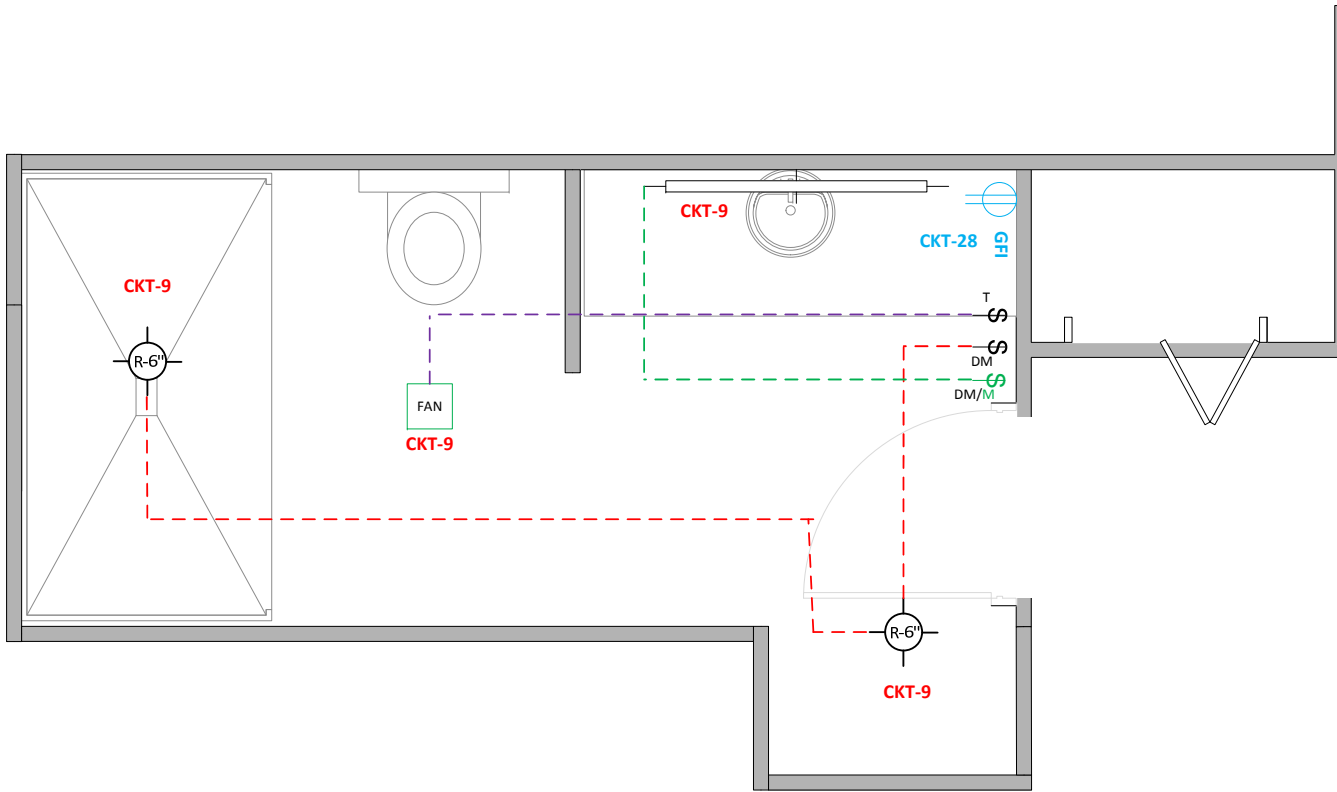

FRONT ENTRY
 LIGHTING / SWITCH LAYOUT
 RECEPTACLES

GREAT ROOM
LIGHTING / SWITCH LAYOUT
RECEPTACLES

**KITCHEN
LED COUNTER LIGHTING**

Kitchen

DINING ROOM
LIGHTING / SWITCH LAYOUT
RECEPTACLES

MAIN FLOOR BATH
LIGHTING / SWITCH LAYOUT
RECEPTACLES

MAIN FLOOR GUEST BEDROOM
 LIGHTING / SWITCH LAYOUT
 RECEPTACLES

LAUNDRY ROOM & REAR HALL
 LIGHTING / SWITCH LAYOUT
 RECEPTACLES

MASTER BEDROOM
LIGHTING / SWITCH LAYOUT

MASTER BATH
LIGHTING / SWITCH LAYOUT
RECEPTACLES

2ND FLOOR OFFICE BED RM
 LIGHTING / SWITCH LAYOUT

2ND FLOOR BATH / STAIRCASE
 LIGHTING / SWITCH LAYOUT
 RECEPTACLES

PATIO
 LIGHTING / SWITCH LAYOUT
 RECEPTACLES

WALKWAY
 LIGHTING / SWITCH LAYOUT
 RECEPTACLES