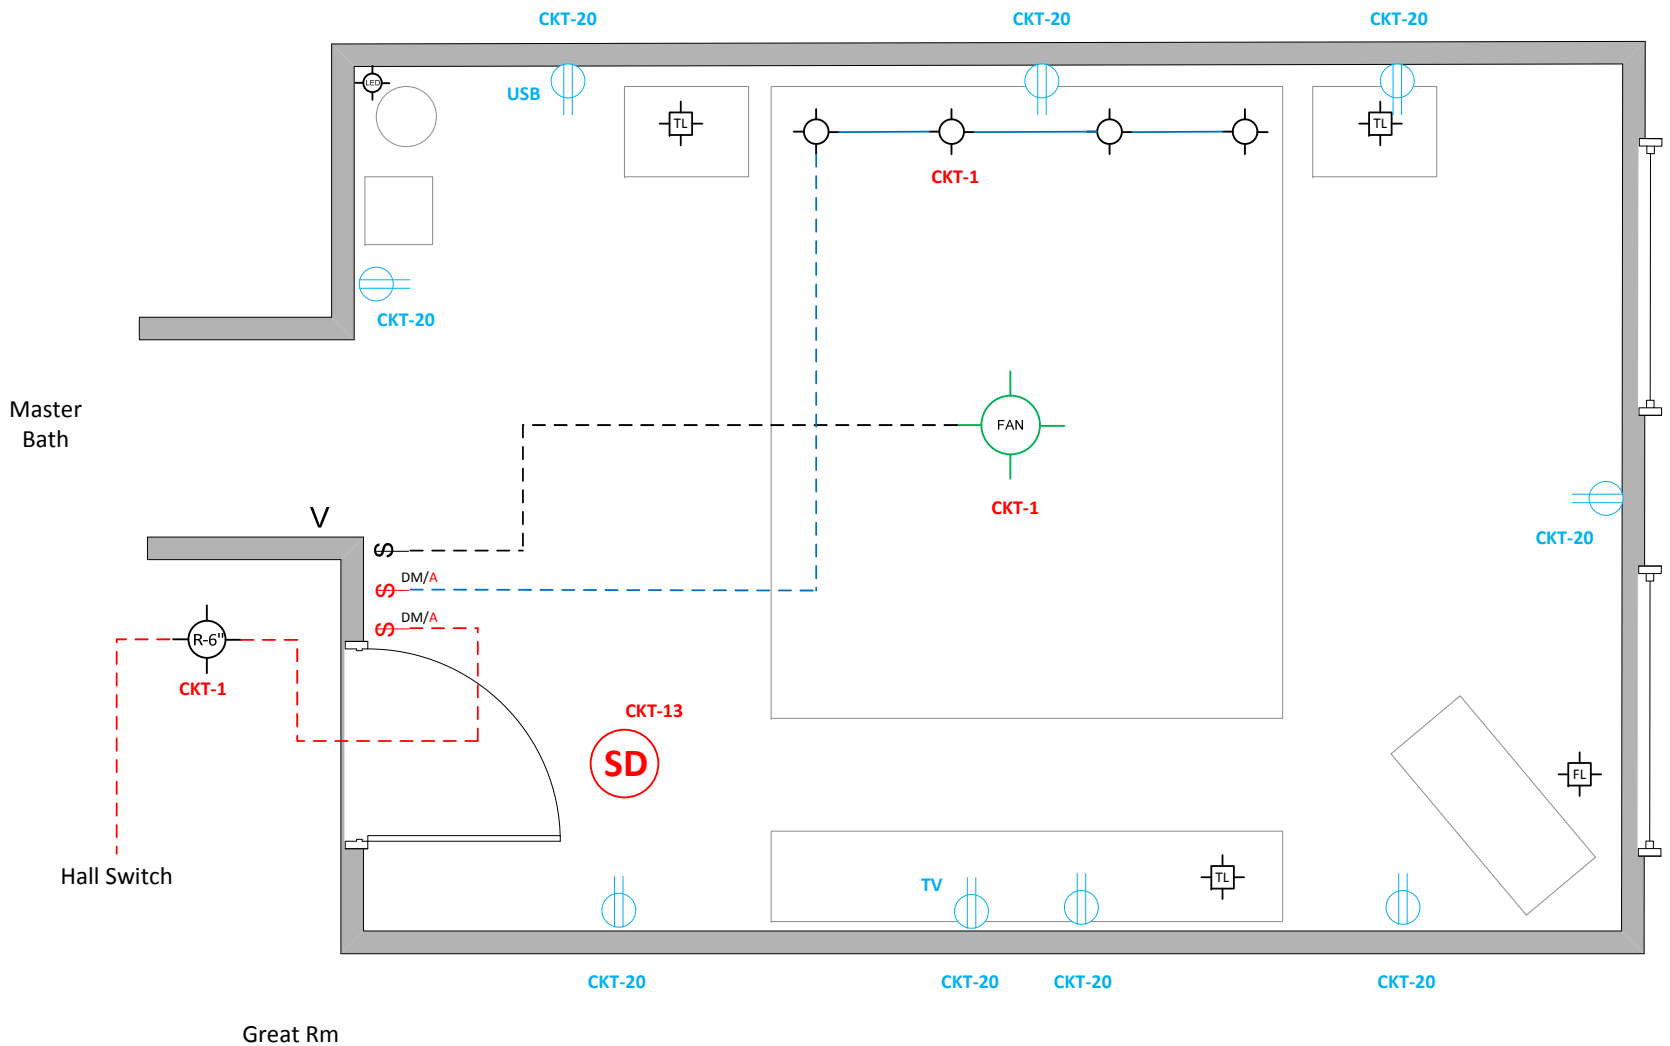

FRONT ENTRY
 LIGHTING / SWITCH LAYOUT
 RECEPTACLES

GREAT ROOM
LIGHTING / SWITCH LAYOUT
RECEPTACLES

**KITCHEN
LED COUNTER LIGHTING**

Kitchen

DINING ROOM
LIGHTING / SWITCH LAYOUT
RECEPTACLES

MAIN FLOOR BATH
LIGHTING / SWITCH LAYOUT
RECEPTACLES

MAIN FLOOR GUEST BEDROOM
 LIGHTING / SWITCH LAYOUT
 RECEPTACLES

LAUNDRY ROOM & REAR HALL
 LIGHTING / SWITCH LAYOUT
 RECEPTACLES

MASTER BEDROOM
LIGHTING / SWITCH LAYOUT

MASTER BATH
LIGHTING / SWITCH LAYOUT
RECEPTACLES

2ND FLOOR OFFICE BED RM
 LIGHTING / SWITCH LAYOUT

2ND FLOOR BATH / STAIRCASE
 LIGHTING / SWITCH LAYOUT
 RECEPTACLES

PATIO
 LIGHTING / SWITCH LAYOUT
 RECEPTACLES

WALKWAY
 LIGHTING / SWITCH LAYOUT
 RECEPTACLES