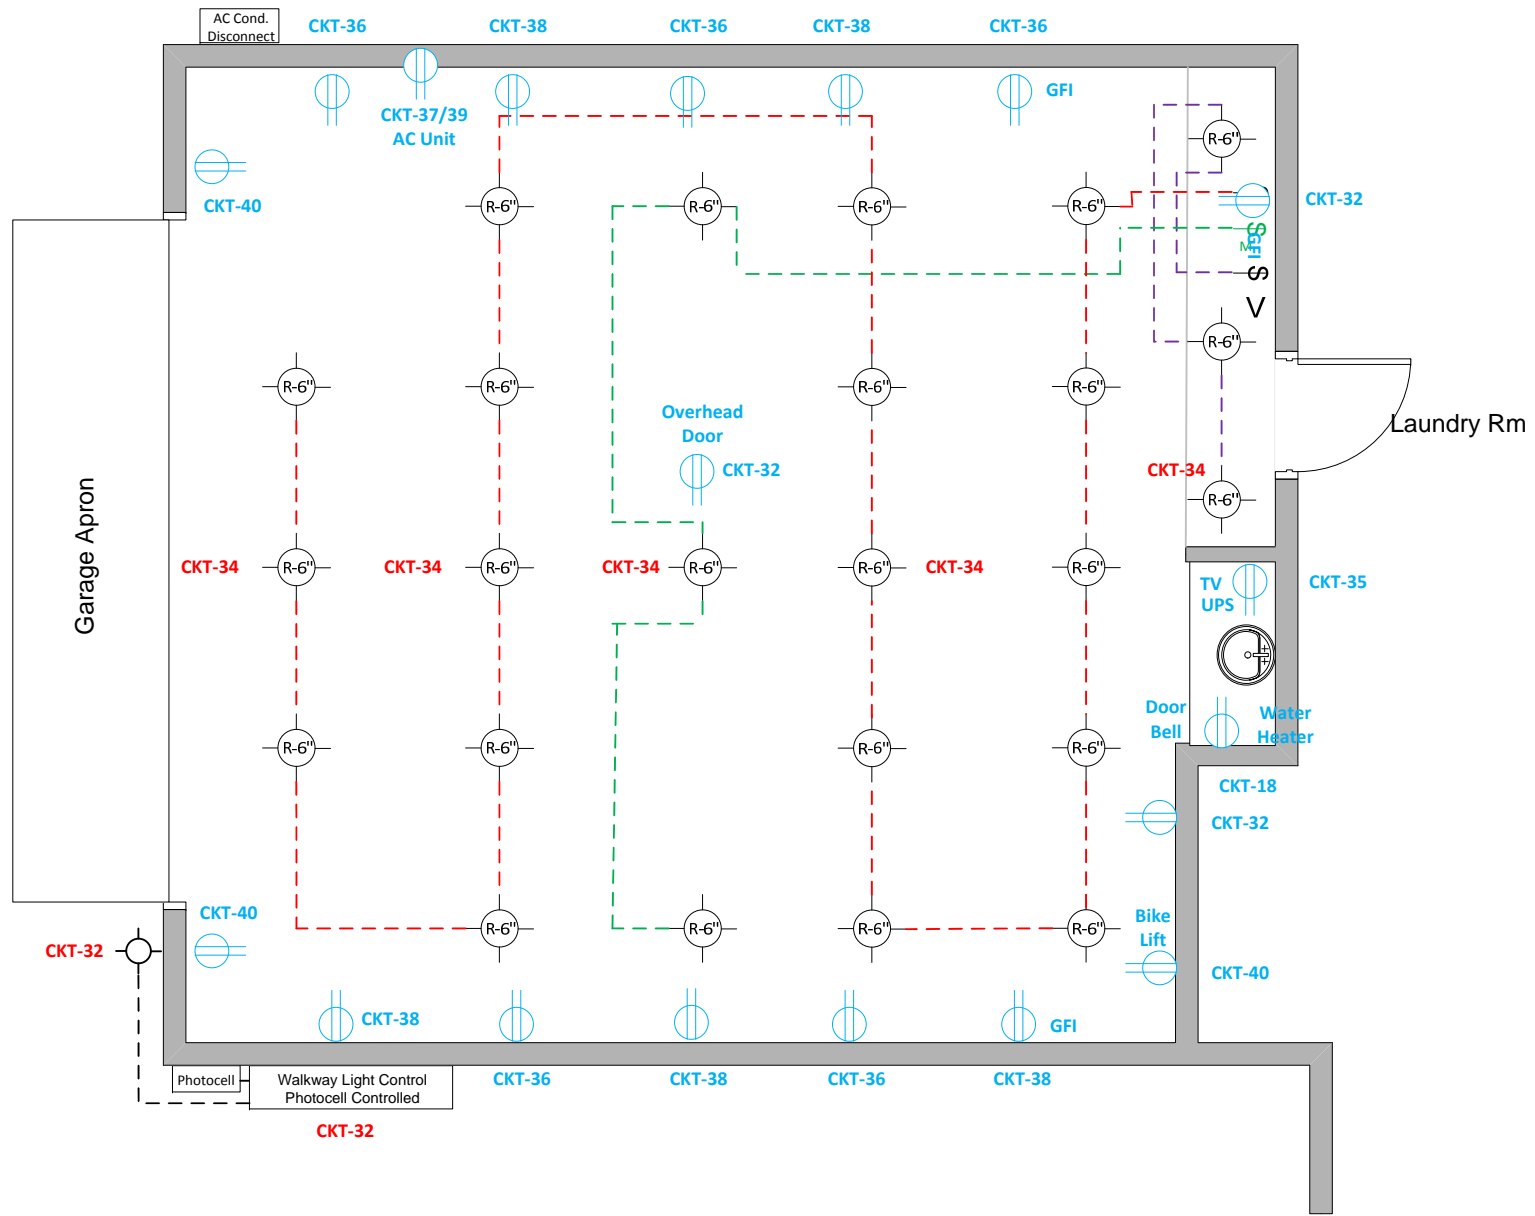

FRONT ENTRY
 LIGHTING / SWITCH LAYOUT
 RECEPTACLES

GREAT ROOM
LIGHTING / SWITCH LAYOUT
RECEPTACLES

**KITCHEN
LED COUNTER LIGHTING**

Kitchen

DINING ROOM
LIGHTING / SWITCH LAYOUT
RECEPTACLES

MAIN FLOOR BATH
LIGHTING / SWITCH LAYOUT
RECEPTACLES

MAIN FLOOR GUEST BEDROOM
 LIGHTING / SWITCH LAYOUT
 RECEPTACLES

LAUNDRY ROOM & REAR HALL
 LIGHTING / SWITCH LAYOUT
 RECEPTACLES

MASTER BEDROOM
LIGHTING / SWITCH LAYOUT

MASTER BATH
LIGHTING / SWITCH LAYOUT
RECEPTACLES

2ND FLOOR OFFICE BED RM
 LIGHTING / SWITCH LAYOUT

2ND FLOOR BATH / STAIRCASE
 LIGHTING / SWITCH LAYOUT
 RECEPTACLES

PATIO
 LIGHTING / SWITCH LAYOUT
 RECEPTACLES

WALKWAY
 LIGHTING / SWITCH LAYOUT
 RECEPTACLES

GARAGE
LIGHTING / SWITCH LAYOUT
RECEPTACLES

GARAGE
LED CABINET LIGHTING

SWITCH LEGEND

-  Dimmer Switch
-  Motion Detector Switch
-  Motion Vacancy Sensor Switch
-  Fan Timer Switch
-  Programmable Switch
-  Switch
-  Automated Switch