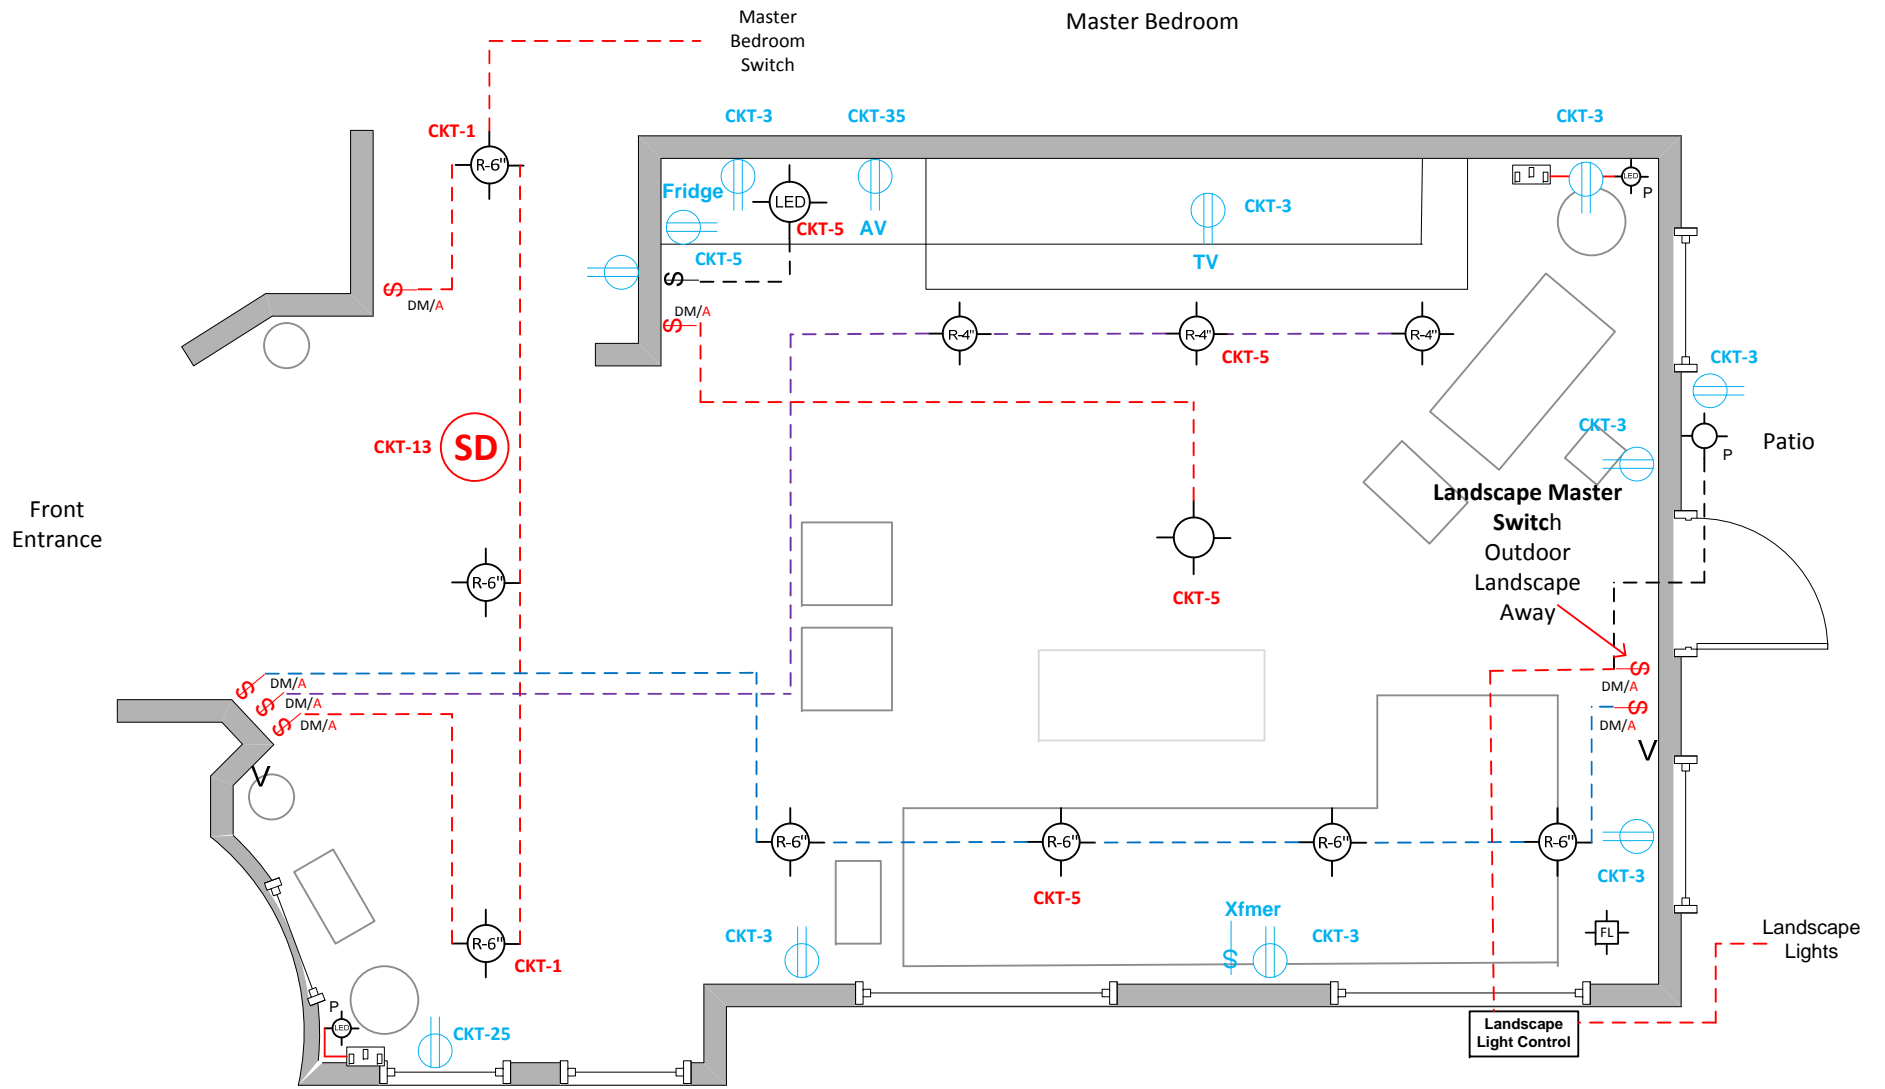

FRONT ENTRY
 LIGHTING / SWITCH LAYOUT
 RECEPTACLES

GREAT ROOM
LIGHTING / SWITCH LAYOUT
RECEPTACLES

**KITCHEN
LED COUNTER LIGHTING**

Kitchen

DINING ROOM
LIGHTING / SWITCH LAYOUT
RECEPTACLES

MAIN FLOOR BATH
LIGHTING / SWITCH LAYOUT
RECEPTACLES

MAIN FLOOR GUEST BEDROOM
 LIGHTING / SWITCH LAYOUT
 RECEPTACLES

LAUNDRY ROOM & REAR HALL
 LIGHTING / SWITCH LAYOUT
 RECEPTACLES

MASTER BEDROOM
LIGHTING / SWITCH LAYOUT

MASTER BATH
LIGHTING / SWITCH LAYOUT
RECEPTACLES

2ND FLOOR OFFICE BED RM
 LIGHTING / SWITCH LAYOUT

2ND FLOOR BATH / STAIRCASE
 LIGHTING / SWITCH LAYOUT
 RECEPTACLES

PATIO
 LIGHTING / SWITCH LAYOUT
 RECEPTACLES

WALKWAY
 LIGHTING / SWITCH LAYOUT
 RECEPTACLES

FAN LEGEND

-  Exhaust Fan
-  Comfort Fan

LIGHT LEGEND

-  Door Switched Activated Light
-  Suspended Light or Wall Sconce
-  Recessed 6" LED Downlight
-  Recessed 4" LED Downlight
-  Table Lamp
-  Floor Lamp
-  Under Cabinet Strip Light
-  Auto ON/OFF Programmed Light
-  Automated Light
-  Landscape Programmed Light
-  Walkway Programmed Light
-  Lighting Automation Module