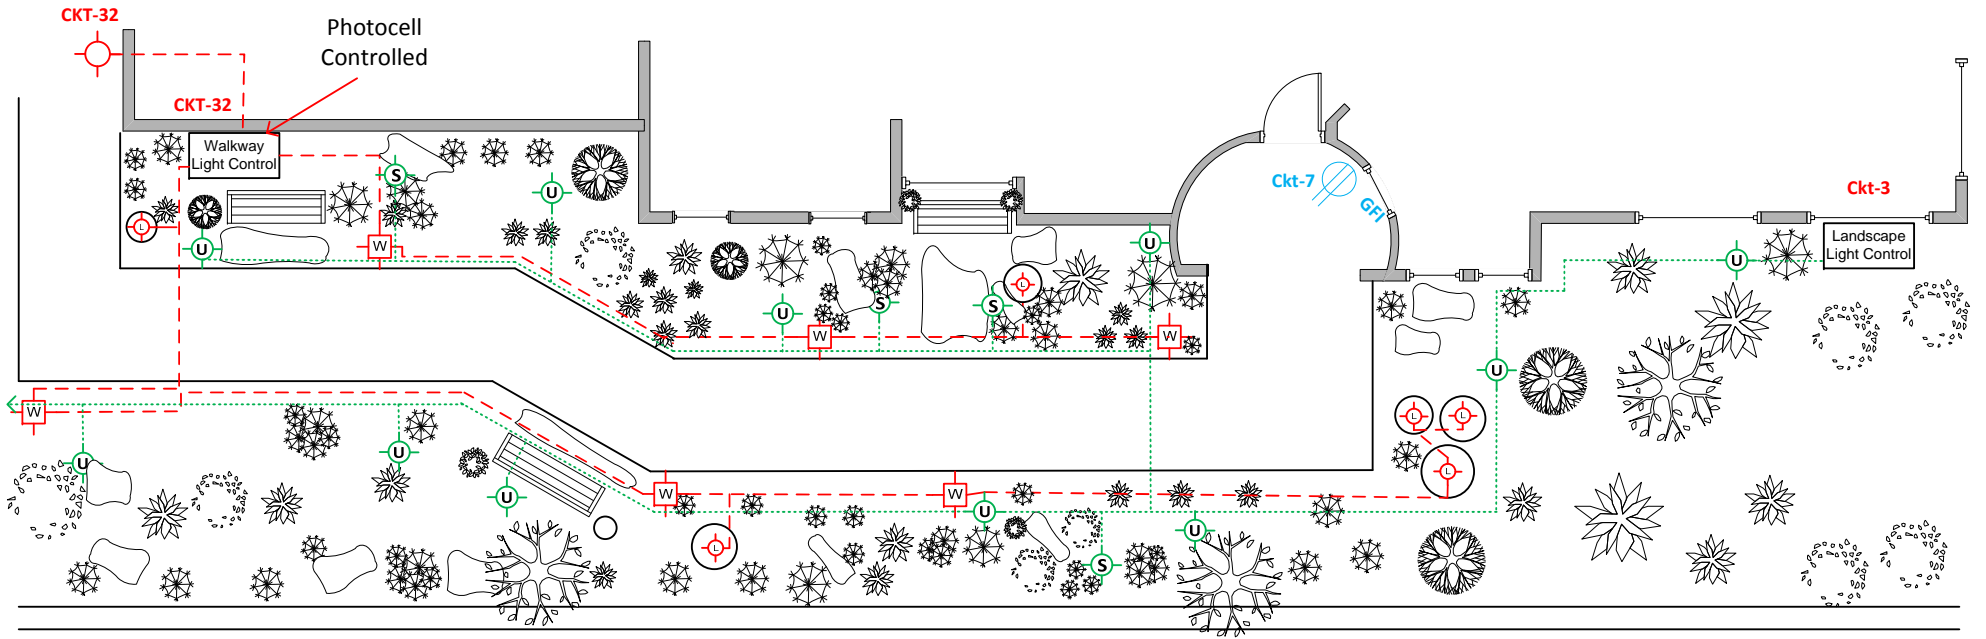

FRONT ENTRY
 LIGHTING / SWITCH LAYOUT
 RECEPTACLES

GREAT ROOM
LIGHTING / SWITCH LAYOUT
RECEPTACLES

**KITCHEN
LED COUNTER LIGHTING**

Kitchen

DINING ROOM
LIGHTING / SWITCH LAYOUT
RECEPTACLES

MAIN FLOOR BATH
LIGHTING / SWITCH LAYOUT
RECEPTACLES

MAIN FLOOR GUEST BEDROOM
 LIGHTING / SWITCH LAYOUT
 RECEPTACLES

LAUNDRY ROOM & REAR HALL
 LIGHTING / SWITCH LAYOUT
 RECEPTACLES

MASTER BEDROOM
LIGHTING / SWITCH LAYOUT

MASTER BATH
LIGHTING / SWITCH LAYOUT
RECEPTACLES

2ND FLOOR OFFICE BED RM
 LIGHTING / SWITCH LAYOUT

2ND FLOOR BATH / STAIRCASE
 LIGHTING / SWITCH LAYOUT
 RECEPTACLES

PATIO
 LIGHTING / SWITCH LAYOUT
 RECEPTACLES

WALKWAY
 LIGHTING / SWITCH LAYOUT
 RECEPTACLES

GARAGE
LIGHTING / SWITCH LAYOUT
RECEPTACLES

GARAGE
LED CABINET LIGHTING

SWITCH LEGEND

-  Dimmer Switch
-  Motion Detector Switch
-  Motion Vacancy Sensor Switch
-  Fan Timer Switch
-  Programmable Switch
-  Switch
-  Automated Switch