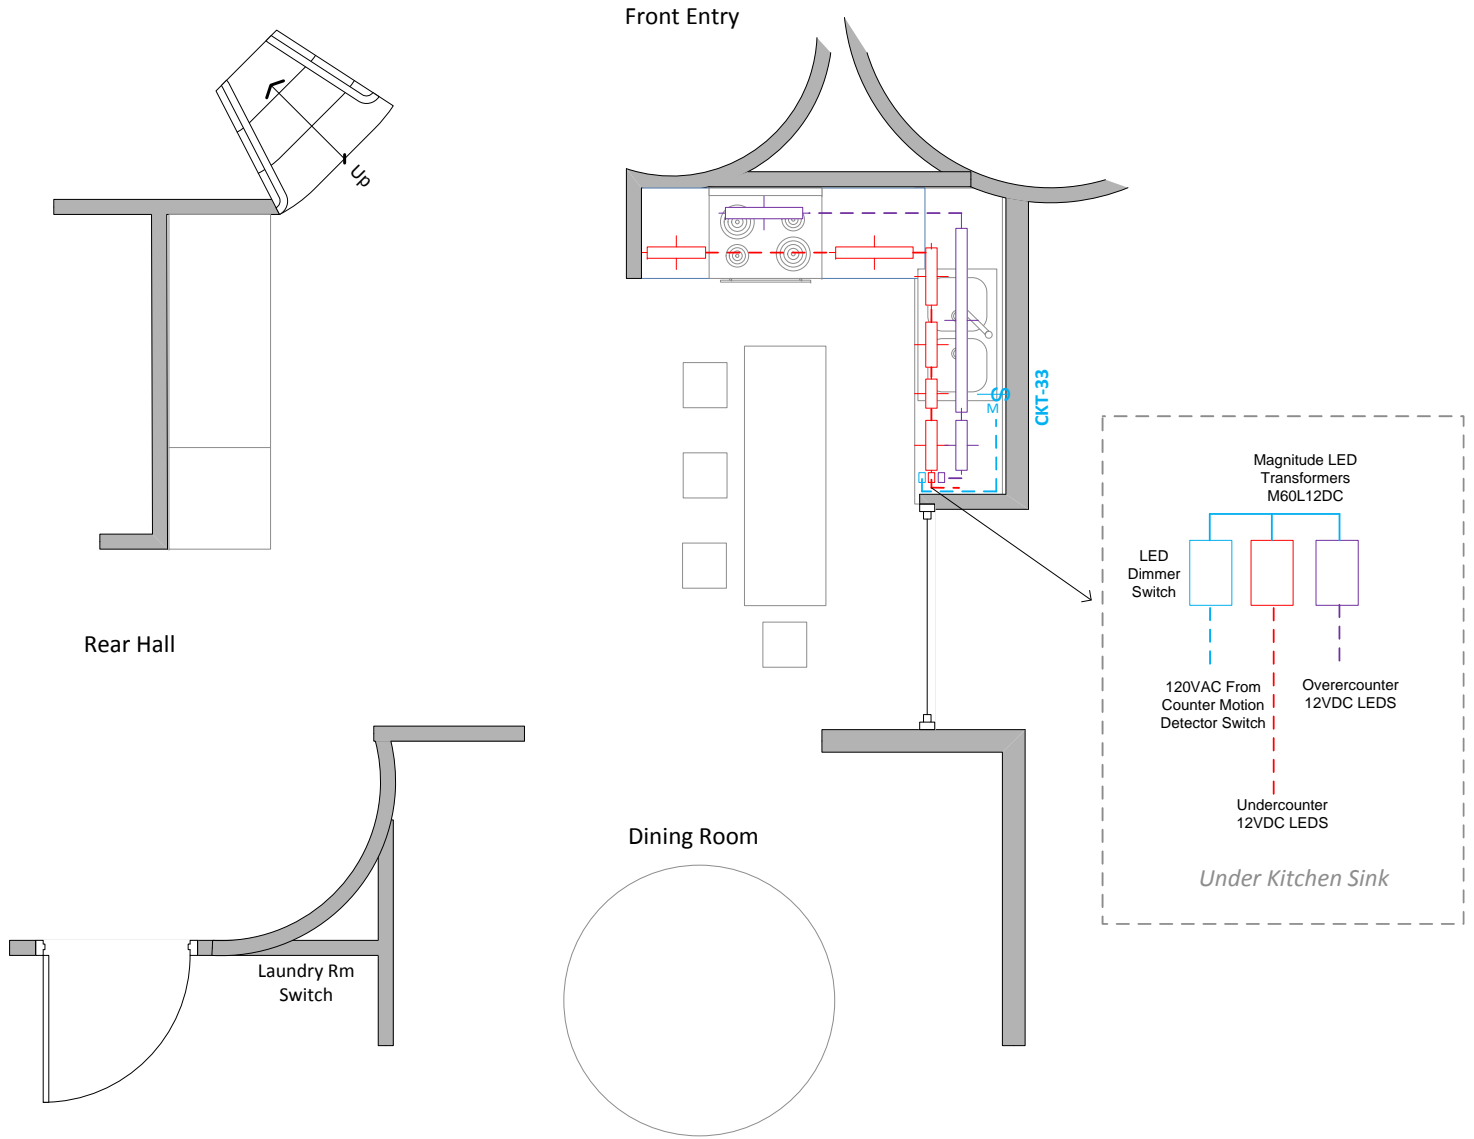

FRONT ENTRY
 LIGHTING / SWITCH LAYOUT
 RECEPTACLES

GREAT ROOM
LIGHTING / SWITCH LAYOUT
RECEPTACLES

**KITCHEN
LED COUNTER LIGHTING**

Kitchen

DINING ROOM
LIGHTING / SWITCH LAYOUT
RECEPTACLES

MAIN FLOOR BATH
LIGHTING / SWITCH LAYOUT
RECEPTACLES

MAIN FLOOR GUEST BEDROOM
 LIGHTING / SWITCH LAYOUT
 RECEPTACLES

LAUNDRY ROOM & REAR HALL
 LIGHTING / SWITCH LAYOUT
 RECEPTACLES

MASTER BEDROOM
LIGHTING / SWITCH LAYOUT

MASTER BATH
LIGHTING / SWITCH LAYOUT
RECEPTACLES

2ND FLOOR OFFICE BED RM
 LIGHTING / SWITCH LAYOUT

2ND FLOOR BATH / STAIRCASE
 LIGHTING / SWITCH LAYOUT
 RECEPTACLES

PATIO
 LIGHTING / SWITCH LAYOUT
 RECEPTACLES

WALKWAY
 LIGHTING / SWITCH LAYOUT
 RECEPTACLES