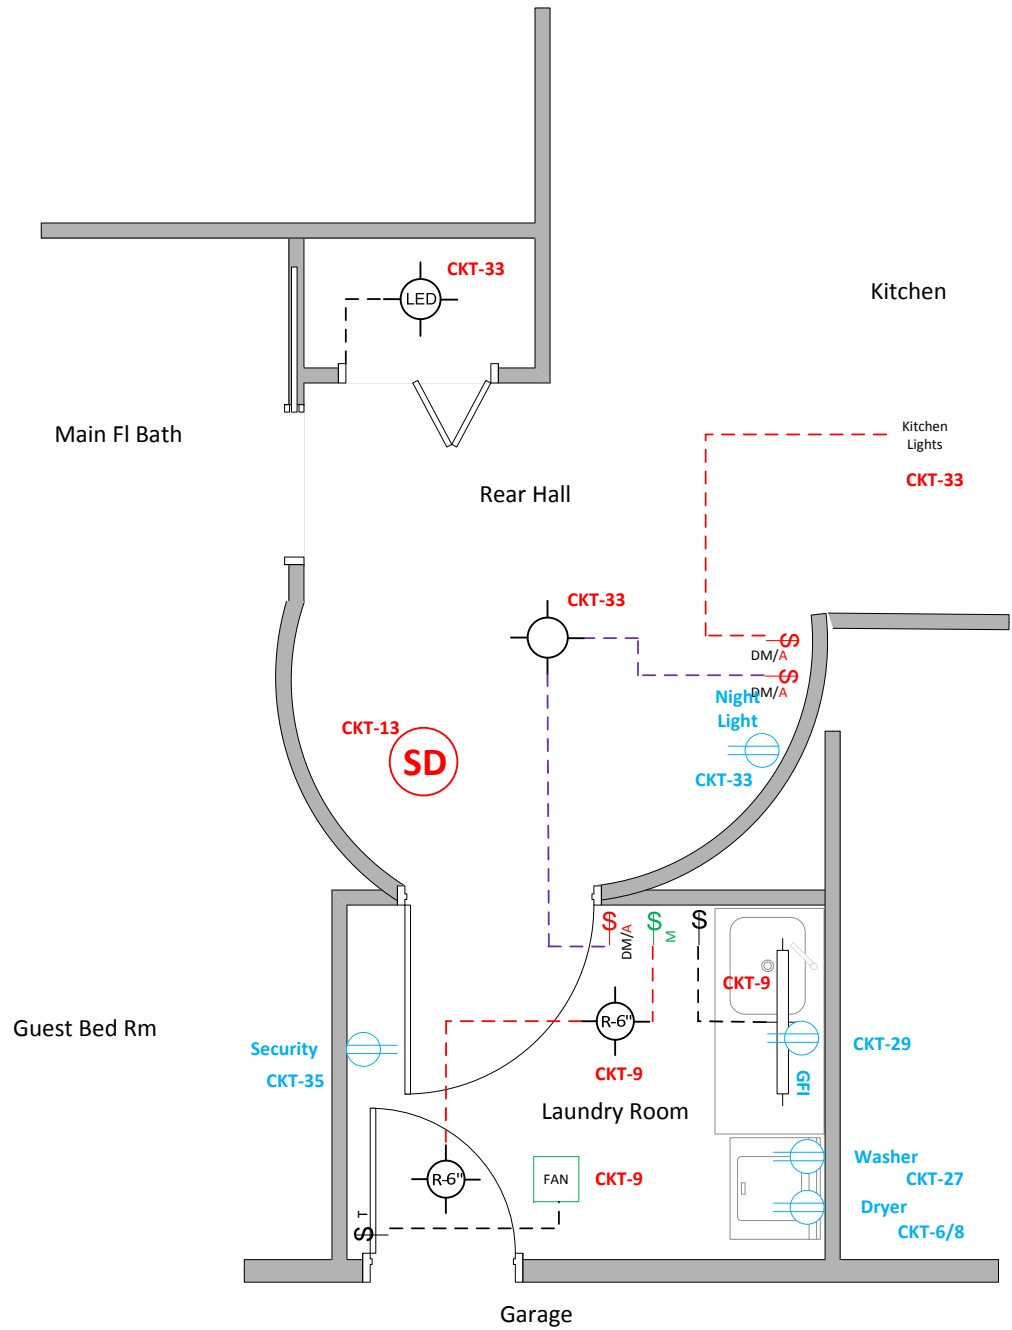

FRONT ENTRY
 LIGHTING / SWITCH LAYOUT
 RECEPTACLES

GREAT ROOM
LIGHTING / SWITCH LAYOUT
RECEPTACLES

**KITCHEN
LED COUNTER LIGHTING**

Kitchen

DINING ROOM
LIGHTING / SWITCH LAYOUT
RECEPTACLES

MAIN FLOOR BATH
LIGHTING / SWITCH LAYOUT
RECEPTACLES

MAIN FLOOR GUEST BEDROOM
 LIGHTING / SWITCH LAYOUT
 RECEPTACLES

LAUNDRY ROOM & REAR HALL
 LIGHTING / SWITCH LAYOUT
 RECEPTACLES

MASTER BEDROOM
LIGHTING / SWITCH LAYOUT

MASTER BATH
LIGHTING / SWITCH LAYOUT
RECEPTACLES

2ND FLOOR OFFICE BED RM
 LIGHTING / SWITCH LAYOUT

2ND FLOOR BATH / STAIRCASE
 LIGHTING / SWITCH LAYOUT
 RECEPTACLES

PATIO
 LIGHTING / SWITCH LAYOUT
 RECEPTACLES

WALKWAY
 LIGHTING / SWITCH LAYOUT
 RECEPTACLES

FAN LEGEND

-  Exhaust Fan
-  Comfort Fan

LIGHT LEGEND

-  Door Switched Activated Light
-  Suspended Light or Wall Sconce
-  Recessed 6" LED Downlight
-  Recessed 4" LED Downlight
-  Table Lamp
-  Floor Lamp
-  Under Cabinet Strip Light
-  Auto ON/OFF Programmed Light
-  Automated Light
-  Landscape Programmed Light
-  Walkway Programmed Light
-  Lighting Automation Module