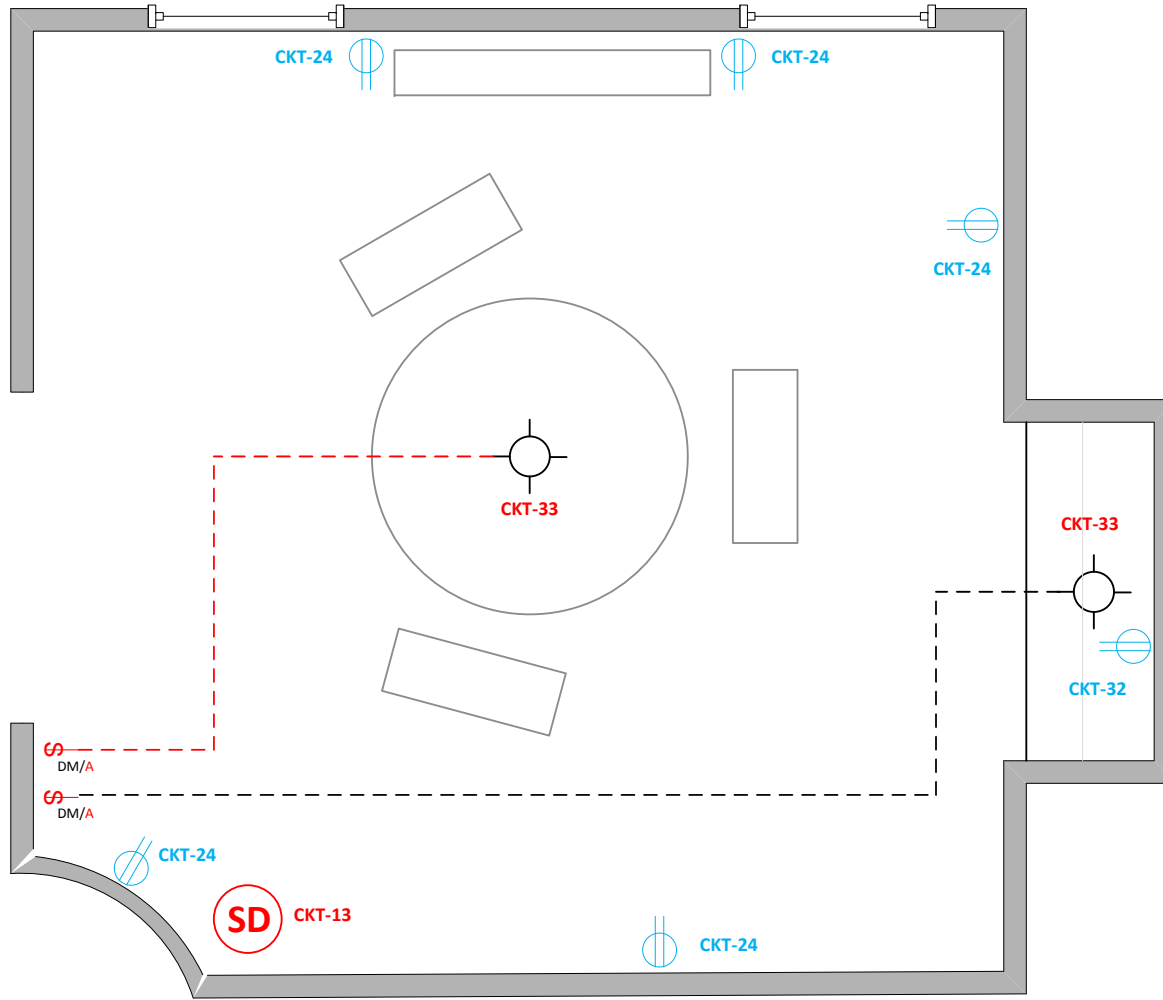

FRONT ENTRY
 LIGHTING / SWITCH LAYOUT
 RECEPTACLES

GREAT ROOM
LIGHTING / SWITCH LAYOUT
RECEPTACLES

**KITCHEN
LED COUNTER LIGHTING**

Kitchen

DINING ROOM
LIGHTING / SWITCH LAYOUT
RECEPTACLES

MAIN FLOOR BATH
LIGHTING / SWITCH LAYOUT
RECEPTACLES

MAIN FLOOR GUEST BEDROOM
 LIGHTING / SWITCH LAYOUT
 RECEPTACLES

LAUNDRY ROOM & REAR HALL
 LIGHTING / SWITCH LAYOUT
 RECEPTACLES

MASTER BEDROOM
LIGHTING / SWITCH LAYOUT

MASTER BATH
LIGHTING / SWITCH LAYOUT
RECEPTACLES

2ND FLOOR OFFICE BED RM
 LIGHTING / SWITCH LAYOUT

2ND FLOOR BATH / STAIRCASE
 LIGHTING / SWITCH LAYOUT
 RECEPTACLES

PATIO
 LIGHTING / SWITCH LAYOUT
 RECEPTACLES

WALKWAY
 LIGHTING / SWITCH LAYOUT
 RECEPTACLES