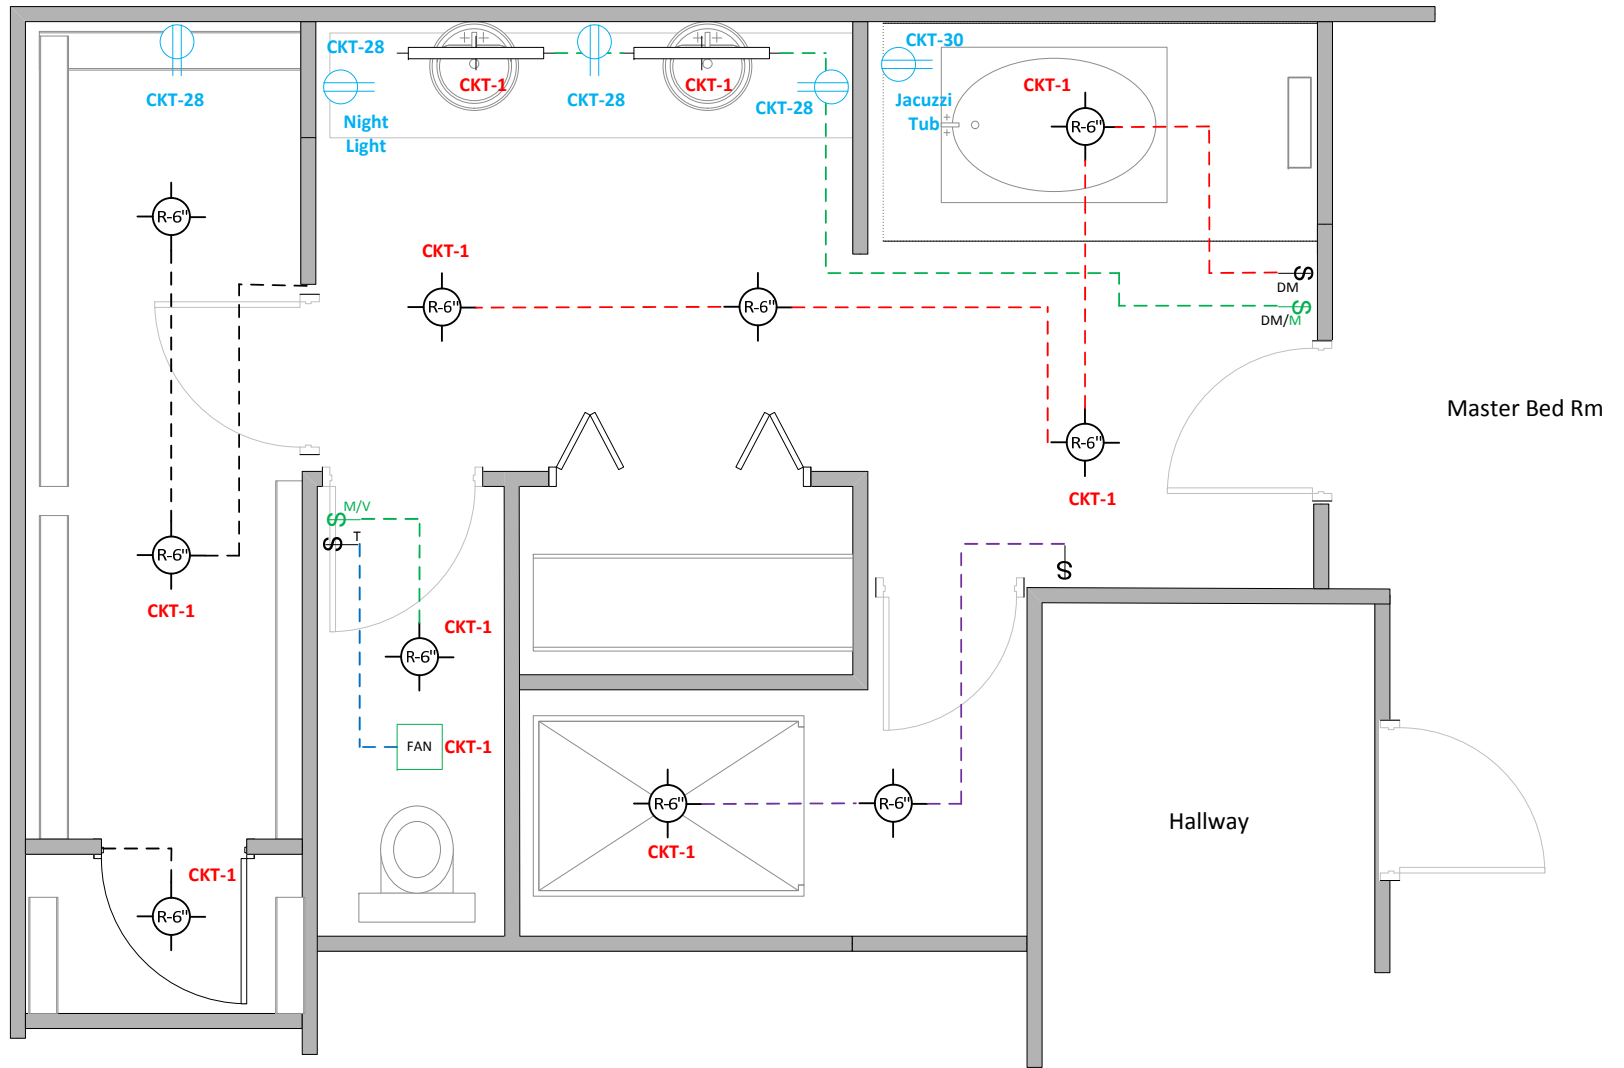

FRONT ENTRY
 LIGHTING / SWITCH LAYOUT
 RECEPTACLES

GREAT ROOM
LIGHTING / SWITCH LAYOUT
RECEPTACLES

**KITCHEN
LED COUNTER LIGHTING**

Kitchen

DINING ROOM
LIGHTING / SWITCH LAYOUT
RECEPTACLES

MAIN FLOOR BATH
LIGHTING / SWITCH LAYOUT
RECEPTACLES

MAIN FLOOR GUEST BEDROOM
 LIGHTING / SWITCH LAYOUT
 RECEPTACLES

LAUNDRY ROOM & REAR HALL
 LIGHTING / SWITCH LAYOUT
 RECEPTACLES

MASTER BEDROOM
LIGHTING / SWITCH LAYOUT

MASTER BATH
LIGHTING / SWITCH LAYOUT
RECEPTACLES

2ND FLOOR OFFICE BED RM
 LIGHTING / SWITCH LAYOUT

2ND FLOOR BATH / STAIRCASE
 LIGHTING / SWITCH LAYOUT
 RECEPTACLES

PATIO
 LIGHTING / SWITCH LAYOUT
 RECEPTACLES

WALKWAY
 LIGHTING / SWITCH LAYOUT
 RECEPTACLES

FAN LEGEND

-  Exhaust Fan
-  Comfort Fan

LIGHT LEGEND

-  Door Switched Activated Light
-  Suspended Light or Wall Sconce
-  Recessed 6" LED Downlight
-  Recessed 4" LED Downlight
-  Table Lamp
-  Floor Lamp
-  Under Cabinet Strip Light
-  Auto ON/OFF Programmed Light
-  Automated Light
-  Landscape Programmed Light
-  Walkway Programmed Light
-  Lighting Automation Module