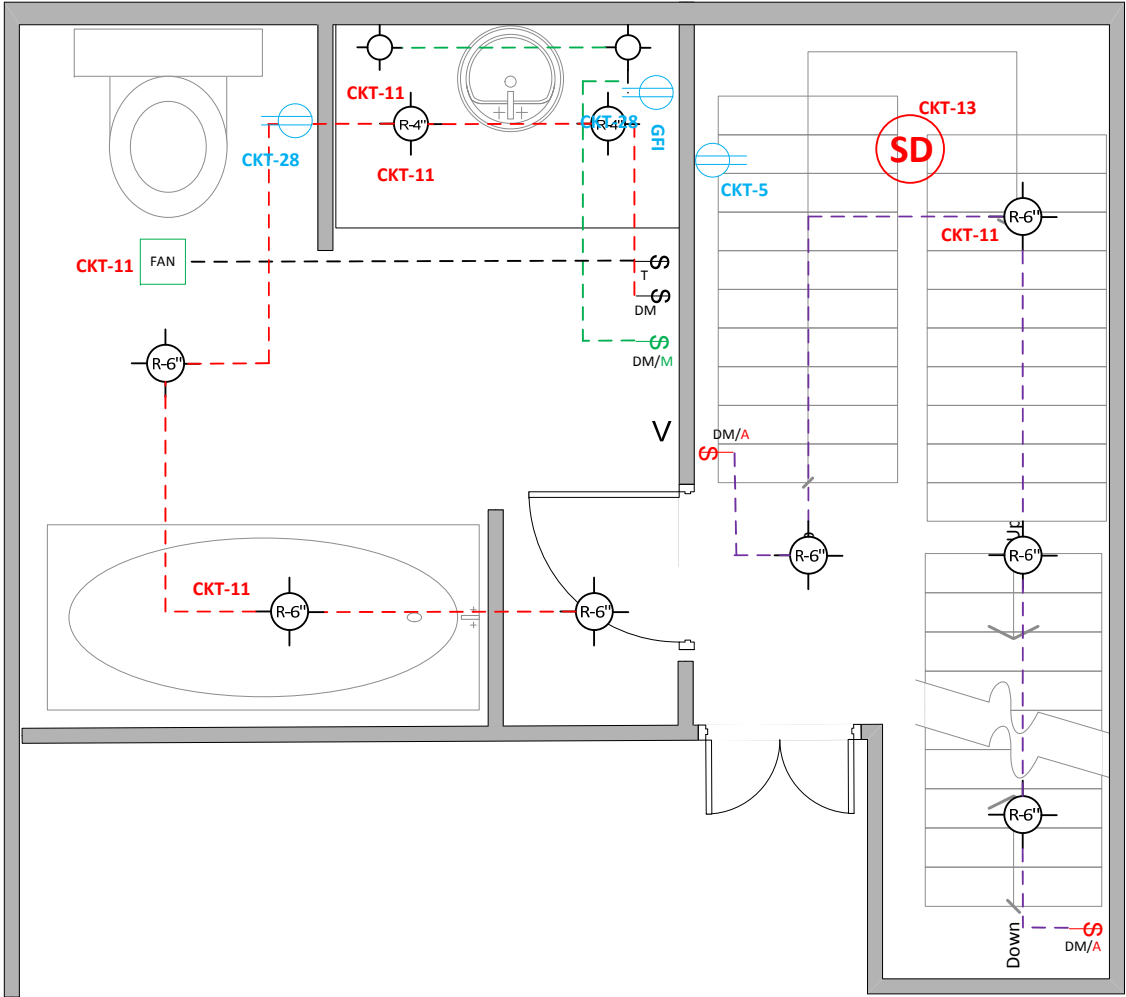

FRONT ENTRY
 LIGHTING / SWITCH LAYOUT
 RECEPTACLES

GREAT ROOM
LIGHTING / SWITCH LAYOUT
RECEPTACLES

**KITCHEN
LED COUNTER LIGHTING**

Kitchen

DINING ROOM
LIGHTING / SWITCH LAYOUT
RECEPTACLES

MAIN FLOOR BATH
LIGHTING / SWITCH LAYOUT
RECEPTACLES

MAIN FLOOR GUEST BEDROOM
 LIGHTING / SWITCH LAYOUT
 RECEPTACLES

LAUNDRY ROOM & REAR HALL
 LIGHTING / SWITCH LAYOUT
 RECEPTACLES

MASTER BEDROOM
LIGHTING / SWITCH LAYOUT

MASTER BATH
LIGHTING / SWITCH LAYOUT
RECEPTACLES

2ND FLOOR OFFICE BED RM
 LIGHTING / SWITCH LAYOUT

2ND FLOOR BATH / STAIRCASE
 LIGHTING / SWITCH LAYOUT
 RECEPTACLES

PATIO
 LIGHTING / SWITCH LAYOUT
 RECEPTACLES

WALKWAY
 LIGHTING / SWITCH LAYOUT
 RECEPTACLES

GARAGE
LIGHTING / SWITCH LAYOUT
RECEPTACLES

GARAGE
LED CABINET LIGHTING

SWITCH LEGEND

-  Dimmer Switch
-  Motion Detector Switch
-  Motion Vacancy Sensor Switch
-  Fan Timer Switch
-  Programmable Switch
-  Switch
-  Automated Switch