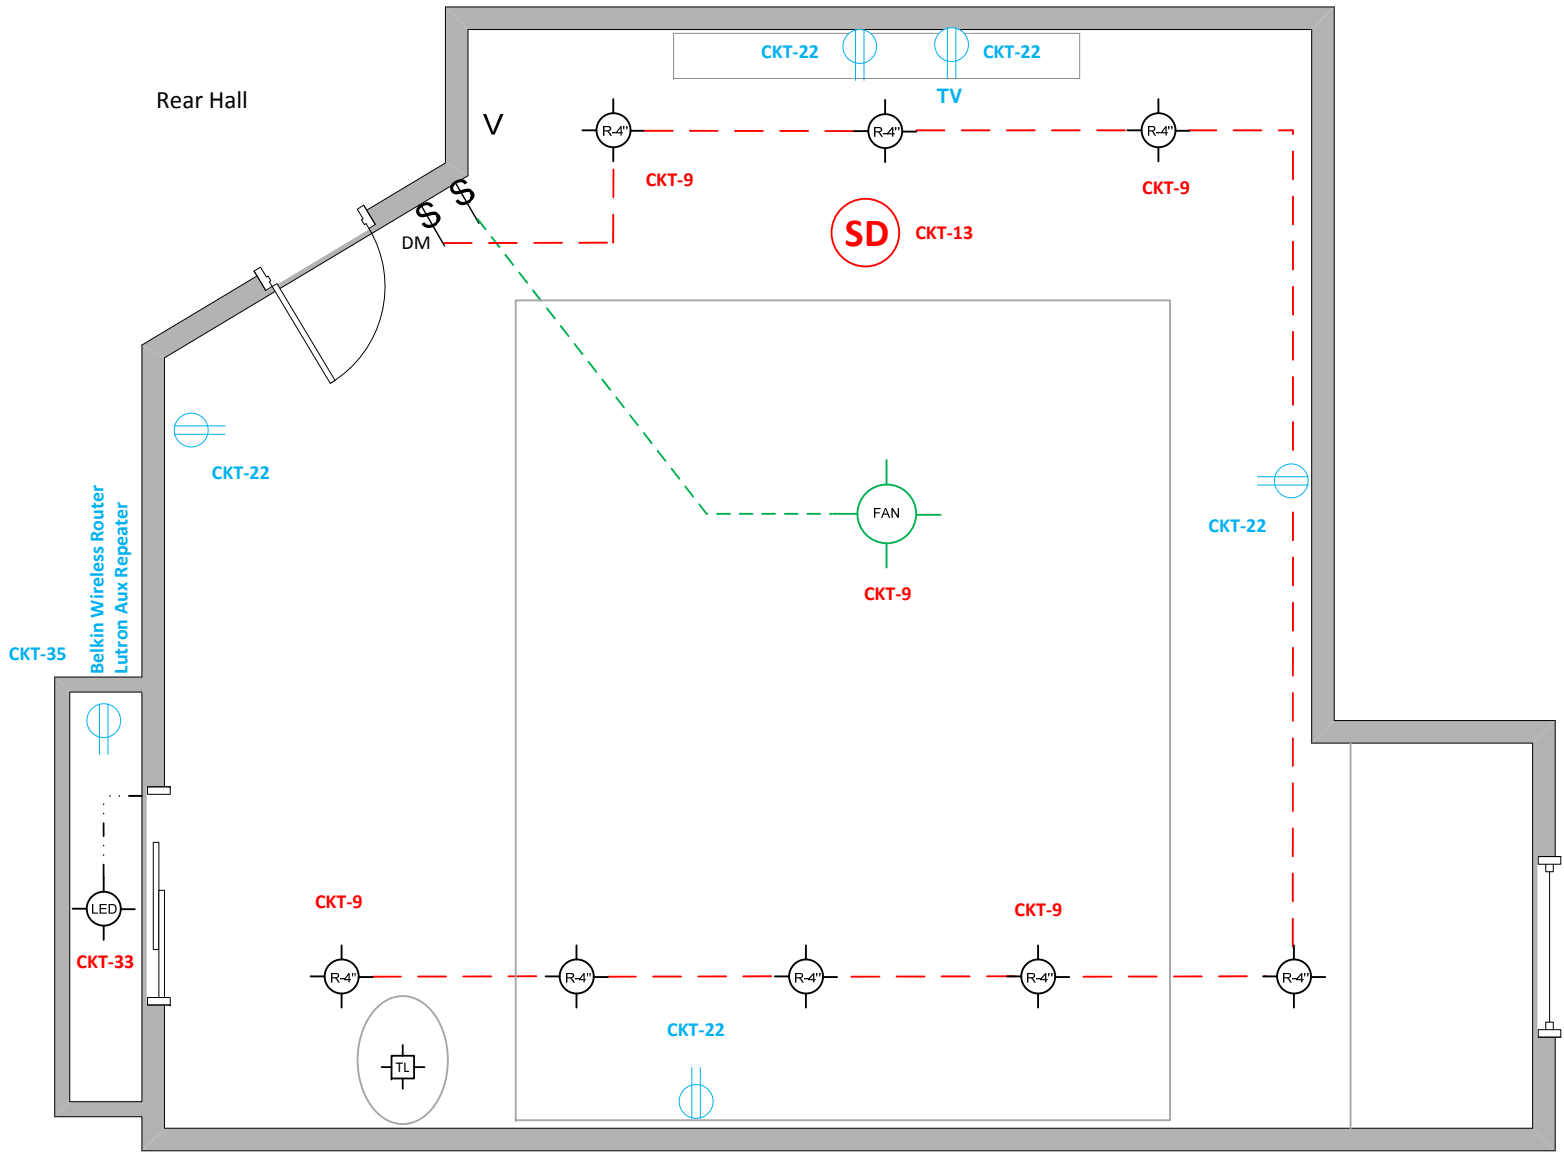

FRONT ENTRY
 LIGHTING / SWITCH LAYOUT
 RECEPTACLES

GREAT ROOM
LIGHTING / SWITCH LAYOUT
RECEPTACLES

**KITCHEN
LED COUNTER LIGHTING**

Kitchen

DINING ROOM
LIGHTING / SWITCH LAYOUT
RECEPTACLES

MAIN FLOOR BATH
LIGHTING / SWITCH LAYOUT
RECEPTACLES

MAIN FLOOR GUEST BEDROOM
 LIGHTING / SWITCH LAYOUT
 RECEPTACLES

LAUNDRY ROOM & REAR HALL
 LIGHTING / SWITCH LAYOUT
 RECEPTACLES

MASTER BEDROOM
LIGHTING / SWITCH LAYOUT

MASTER BATH
LIGHTING / SWITCH LAYOUT
RECEPTACLES

2ND FLOOR OFFICE BED RM
 LIGHTING / SWITCH LAYOUT

2ND FLOOR BATH / STAIRCASE
 LIGHTING / SWITCH LAYOUT
 RECEPTACLES

PATIO
 LIGHTING / SWITCH LAYOUT
 RECEPTACLES

WALKWAY
 LIGHTING / SWITCH LAYOUT
 RECEPTACLES

FAN LEGEND

-  Exhaust Fan
-  Comfort Fan

LIGHT LEGEND

-  Door Switched Activated Light
-  Suspended Light or Wall Sconce
-  Recessed 6" LED Downlight
-  Recessed 4" LED Downlight
-  Table Lamp
-  Floor Lamp
-  Under Cabinet Strip Light
-  Auto ON/OFF Programmed Light
-  Automated Light
-  Landscape Programmed Light
-  Walkway Programmed Light
-  Lighting Automation Module