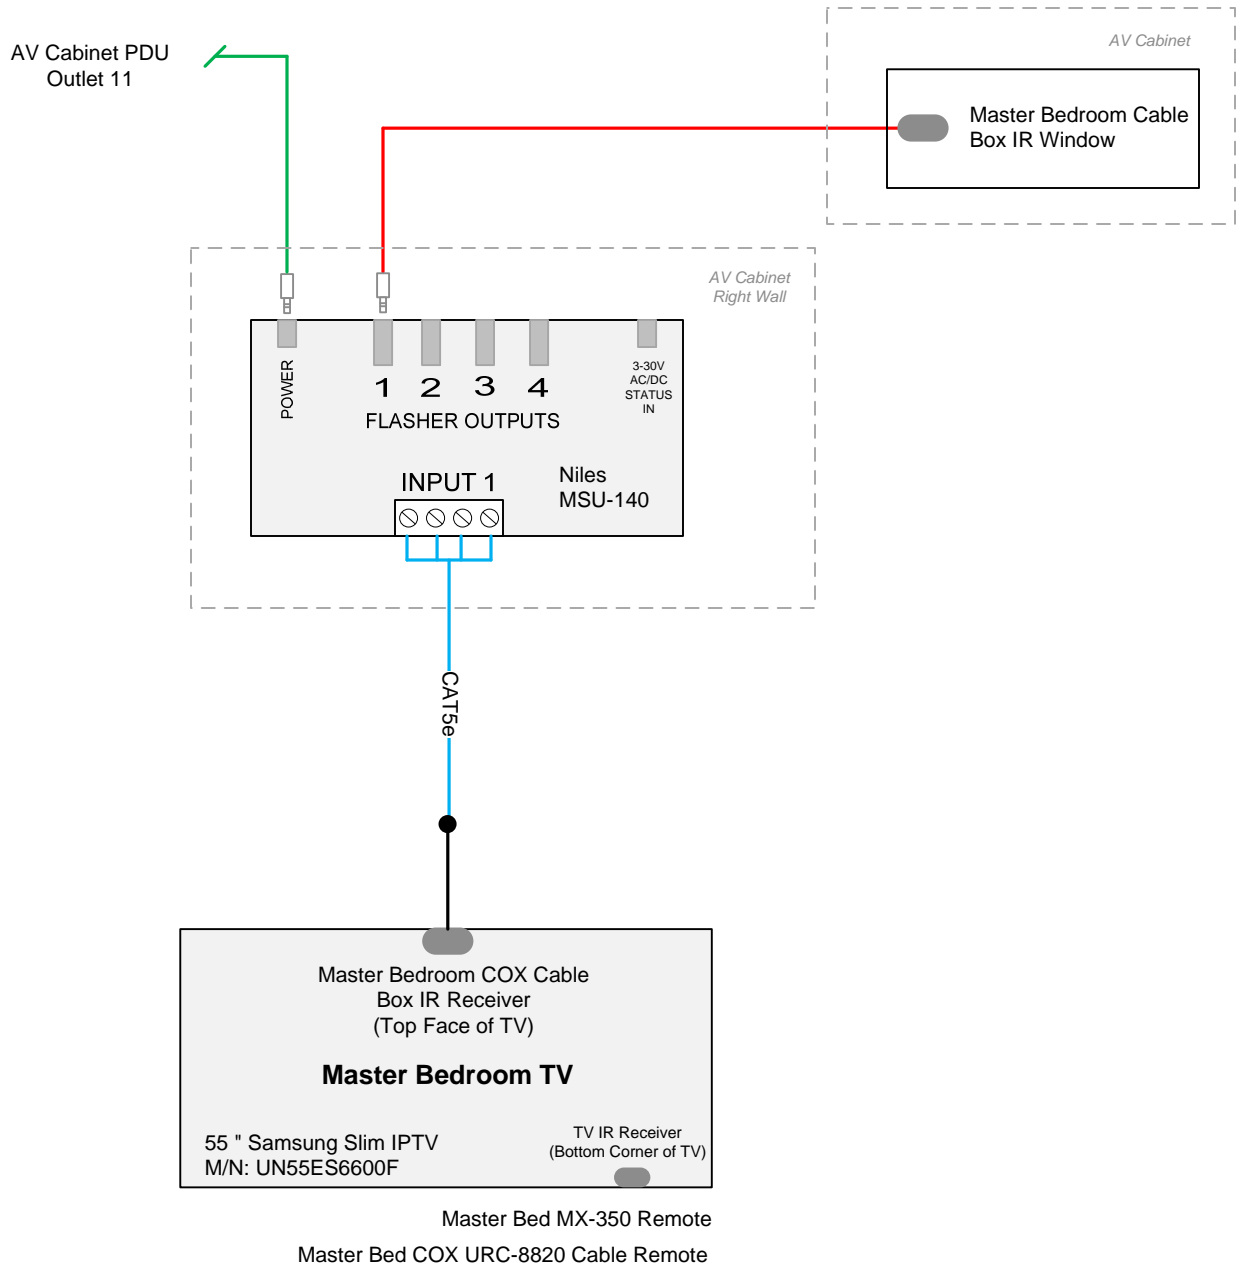

COMPUTER DISPLAY DISTRIBUTION

COMPUTER WIRELESS MOUSE/KEYBOARD DISTRIBUTION

GREAT ROOM / KITCHEN HDTV DISTRIBUTION

GREAT ROOM / KITCHEN REMOTE CONTROL

YAMAHA YSP-2200 DIGITAL
SOUND PROJECTOR

*Attached to
underside of
Great Rm TV*

DIGITAL AUDIO OUT
GREAT ROM tv

GREAT ROOM TV AUDIO DISTRIBUTION

MASTER BEDROOM HDTV DISTRIBUTION

MASTER BEDROOM REMOTE CONTROL

GUEST BEDROOM / GARAGE HDTV DISTRIBUTION

GARAGE / GUEST BED REMOTE CONTROL

OFFICE BEDROOM HDTV DISTRIBUTION

OFFICE BEDROOM REMOTE CONTROL

RTI AUDIO DISTRIBUTION

iPod Universal
Docking Station
Great Room

FM Antenna

AV5 Input

AV6 Input

AV Out

Apple Remote
Stereo Input Jack

RTI Distribution
Unit Source 1
Input

Sirius Satellite
Radio Receiver
Internal Tuner
Output

YAMAHA AMP/RECEIVER DISTRIBUTION

AV CABINET PDU POWER DISTRIBUTION

TRENDNET TC-P16C5E

AV CABINET PATCH PANEL DISTRIBUTION