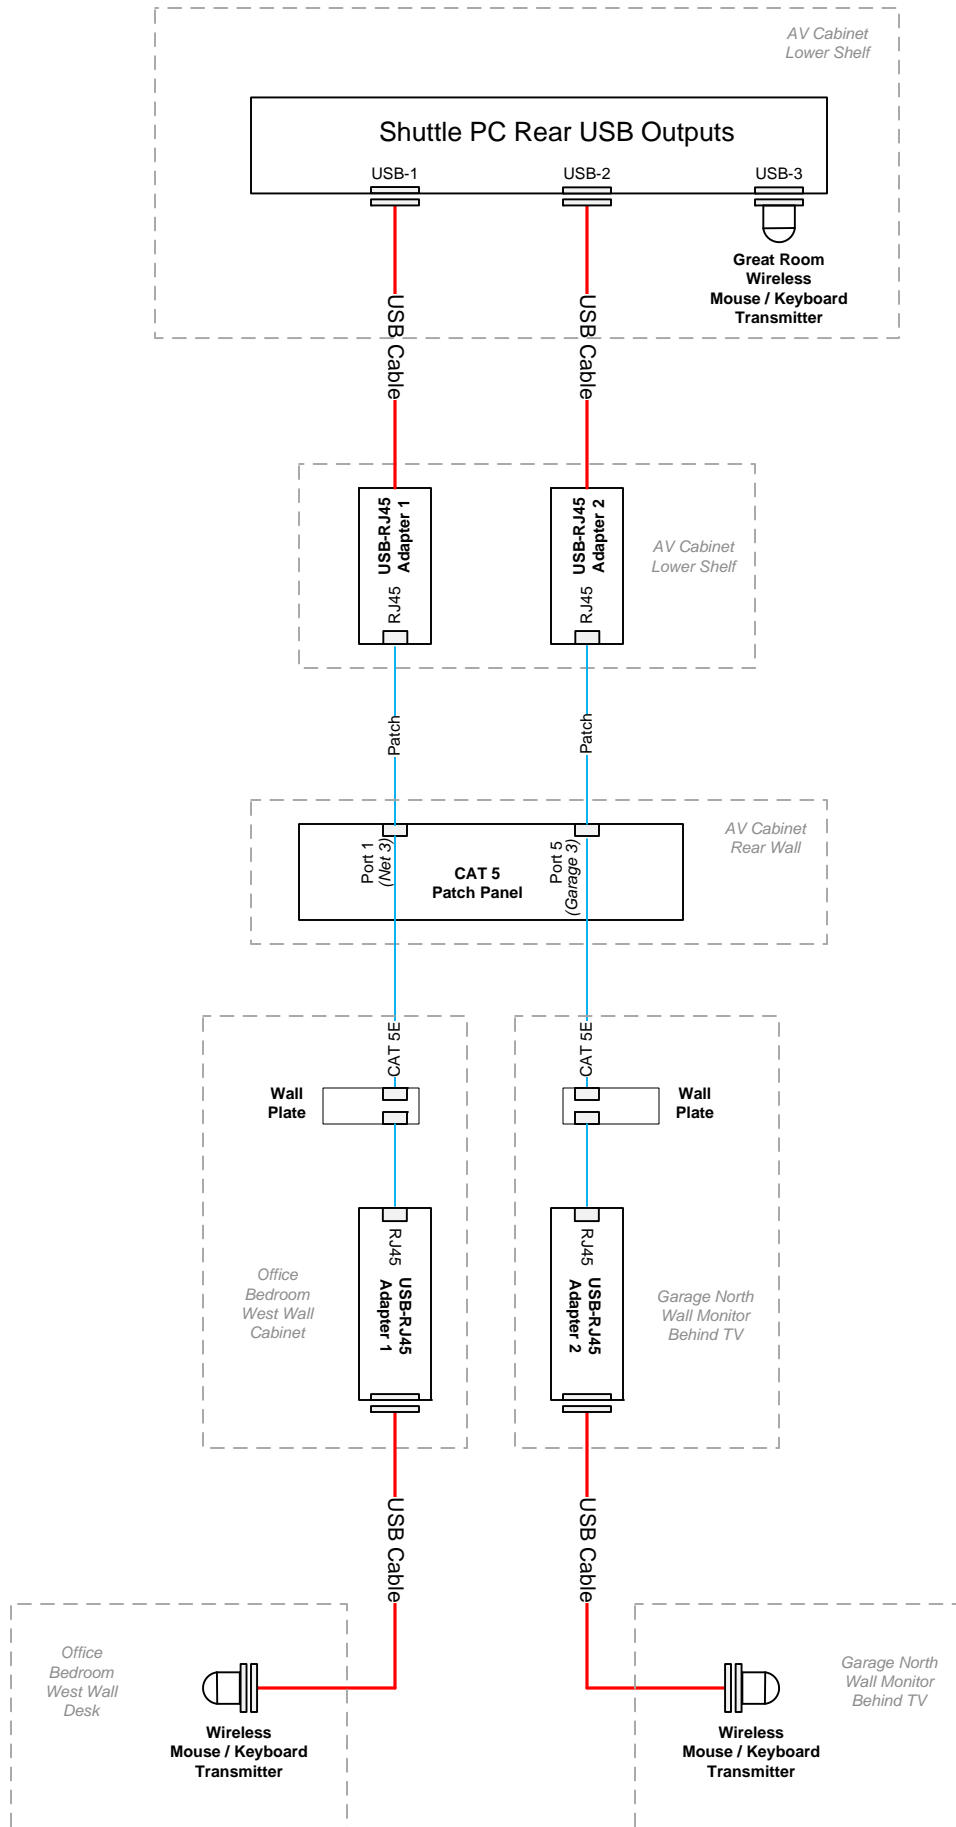

COMPUTER DISPLAY DISTRIBUTION

COMPUTER WIRELESS MOUSE/KEYBOARD DISTRIBUTION

GREAT ROOM / KITCHEN HDTV DISTRIBUTION

GREAT ROOM / KITCHEN REMOTE CONTROL

YAMAHA YSP-2200 DIGITAL
SOUND PROJECTOR

*Attached to
underside of
Great Rm TV*

DIGITAL AUDIO OUT
GREAT ROM tv

GREAT ROOM TV AUDIO DISTRIBUTION

MASTER BEDROOM HDTV DISTRIBUTION

MASTER BEDROOM REMOTE CONTROL

GUEST BEDROOM / GARAGE HDTV DISTRIBUTION

GARAGE / GUEST BED REMOTE CONTROL

OFFICE BEDROOM HDTV DISTRIBUTION

OFFICE BEDROOM REMOTE CONTROL

RTI AUDIO DISTRIBUTION

iPod Universal
Docking Station
Great Room

FM Antenna

AV5 Input

AV6 Input

AV Out

Apple Remote
Stereo Input Jack

RTI Distribution
Unit Source 1
Input

Sirius Satellite
Radio Receiver
Internal Tuner
Output

YAMAHA AMP/RECEIVER DISTRIBUTION

AV CABINET PDU POWER DISTRIBUTION

TRENDNET TC-P16C5E

AV CABINET PATCH PANEL DISTRIBUTION