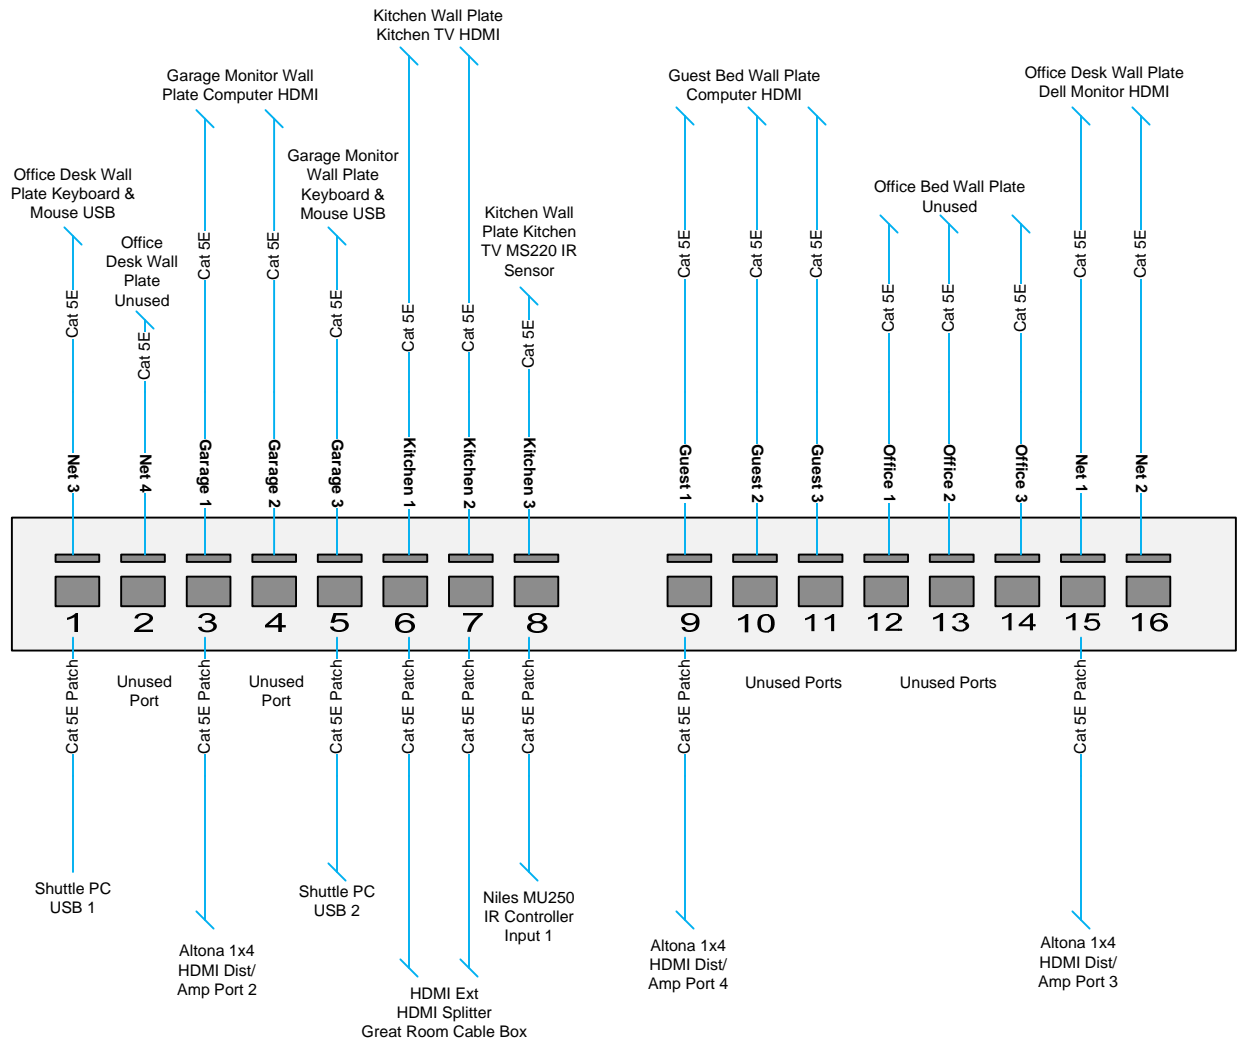

DIGITAL AUDIO OUT
GREAT ROM tv

GREAT ROOM TV AUDIO DISTRIBUTION

MASTER BEDROOM HDTV DISTRIBUTION

MASTER BEDROOM REMOTE CONTROL

GUEST BEDROOM / GARAGE HDTV DISTRIBUTION

GARAGE / GUEST BED REMOTE CONTROL

OFFICE BEDROOM HDTV DISTRIBUTION

OFFICE BEDROOM REMOTE CONTROL

RTI AUDIO DISTRIBUTION

iPod Universal
Docking Station
Great Room

FM Antenna

AV5 Input

AV6 Input

AV Out

Apple Remote
Stereo Input Jack

RTI Distribution
Unit Source 1
Input

Sirius Satellite
Radio Receiver
Internal Tuner
Output

YAMAHA AMP/RECEIVER DISTRIBUTION

AV CABINET PDU POWER DISTRIBUTION

TRENDNET TC-P16C5E

AV CABINET PATCH PANEL DISTRIBUTION