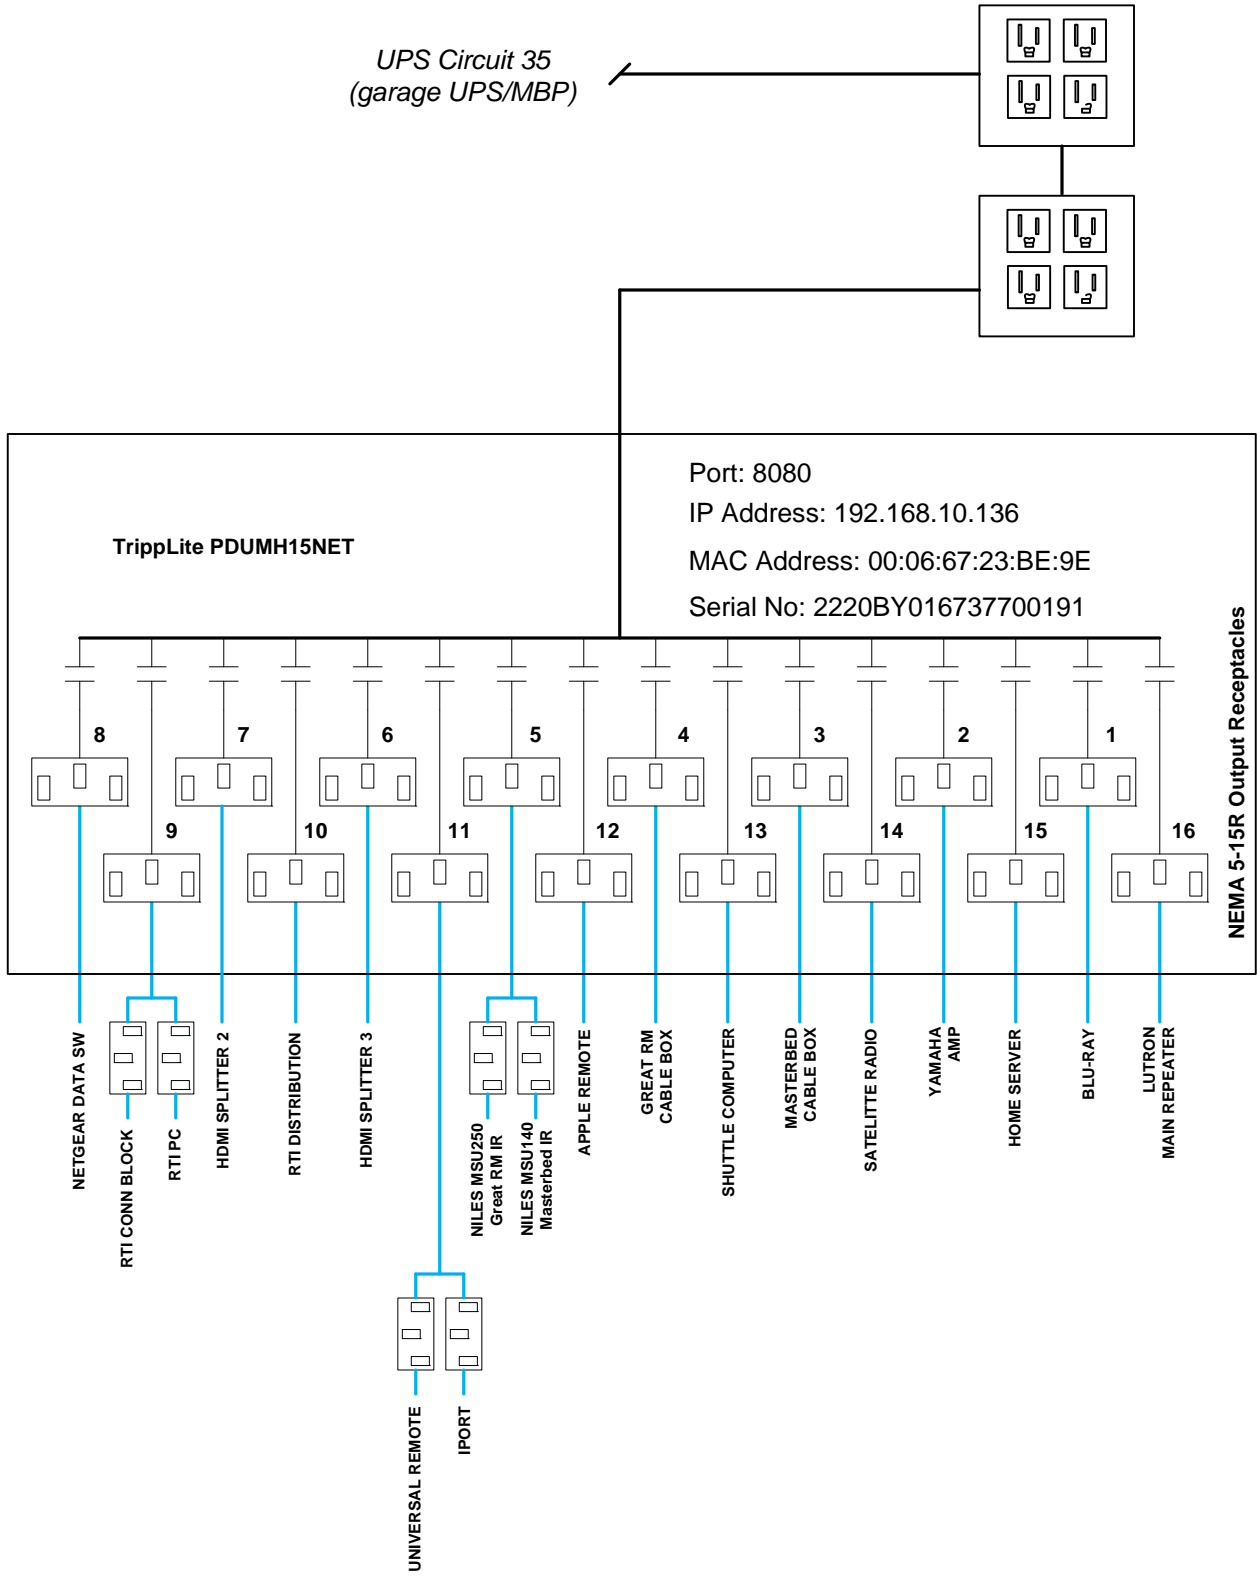

OFFICE BEDROOM REMOTE CONTROL

RTI AUDIO DISTRIBUTION

iPod Universal
Docking Station
Great Room

FM Antenna

AV5 Input

AV6 Input

AV Out

Apple Remote
Stereo Input Jack

RTI Distribution
Unit Source 1
Input

Sirius Satellite
Radio Receiver
Internal Tuner
Output

YAMAHA AMP/RECEIVER DISTRIBUTION

AV CABINET PDU POWER DISTRIBUTION

TRENDNET TC-P16C5E

AV CABINET PATCH PANEL DISTRIBUTION