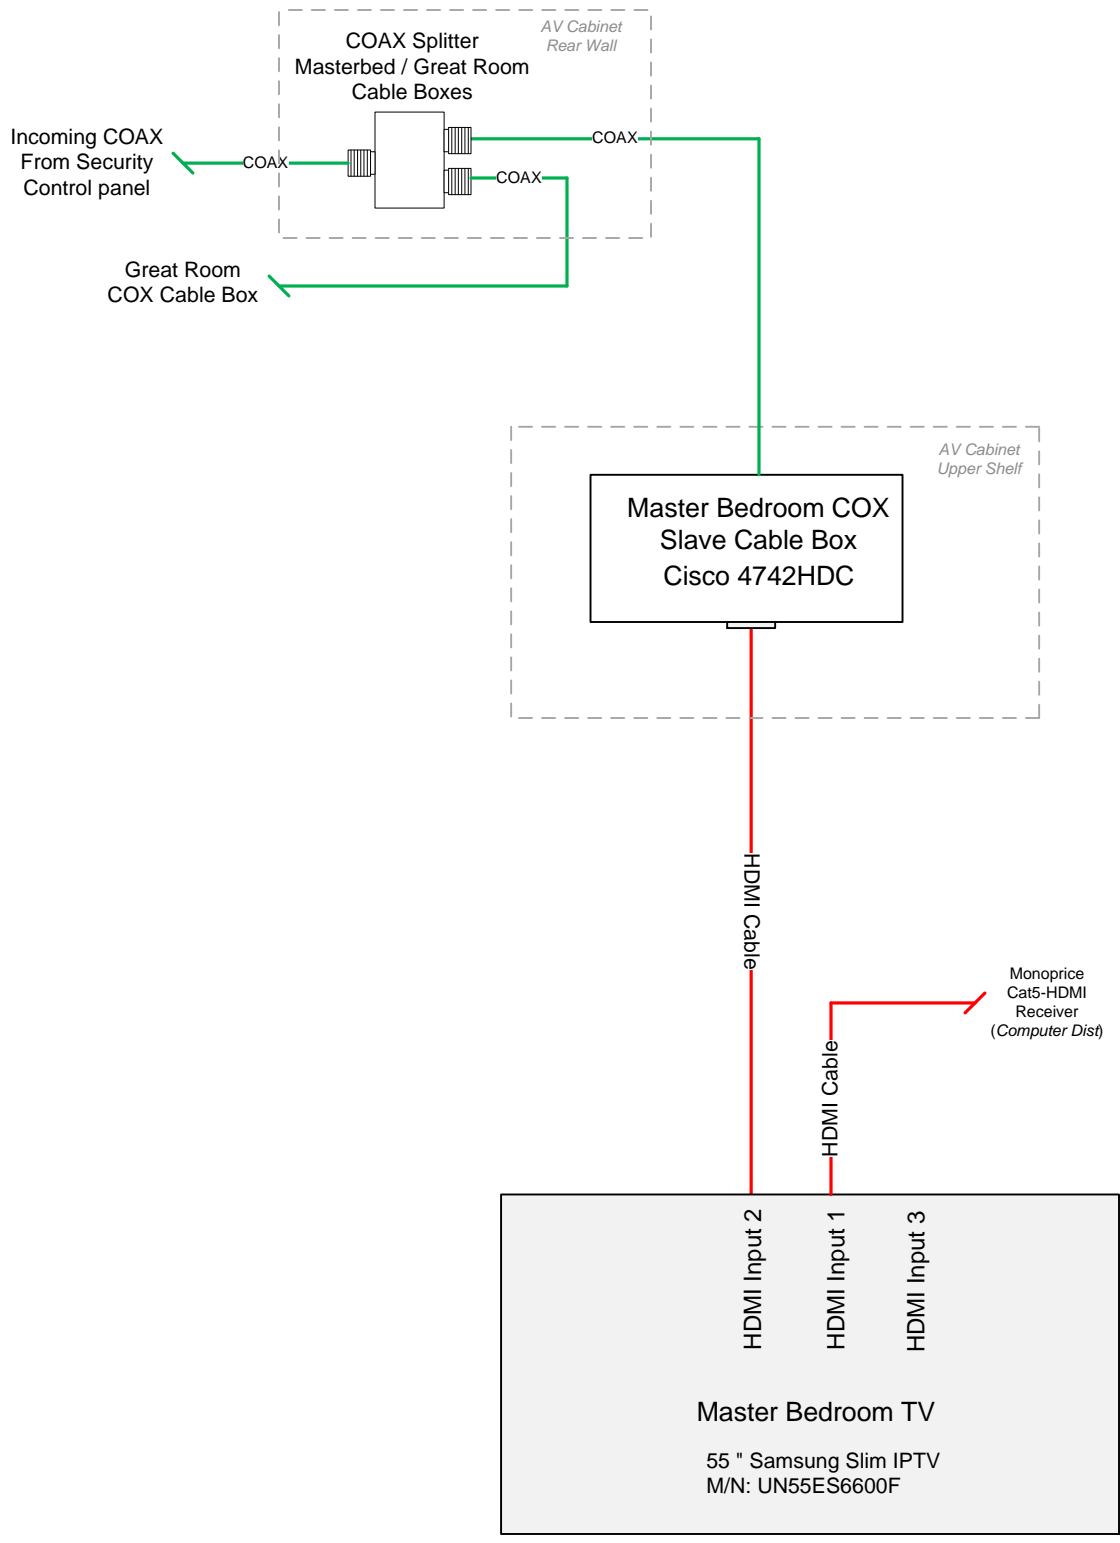

COMPUTER DISPLAY DISTRIBUTION

COMPUTER WIRELESS MOUSE/KEYBOARD DISTRIBUTION

GREAT ROOM / KITCHEN HDTV DISTRIBUTION

GREAT ROOM / KITCHEN REMOTE CONTROL

YAMAHA YSP-2200 DIGITAL
SOUND PROJECTOR

*Attached to
underside of
Great Rm TV*

DIGITAL AUDIO OUT
GREAT ROM tv

GREAT ROOM TV AUDIO DISTRIBUTION

MASTER BEDROOM HDTV DISTRIBUTION

MASTER BEDROOM REMOTE CONTROL

GUEST BEDROOM / GARAGE HDTV DISTRIBUTION

GARAGE / GUEST BED REMOTE CONTROL

OFFICE BEDROOM HDTV DISTRIBUTION

OFFICE BEDROOM REMOTE CONTROL

RTI AUDIO DISTRIBUTION

iPod Universal
Docking Station
Great Room

FM Antenna

AV5 Input

AV6 Input

AV Out

Apple Remote
Stereo Input Jack

RTI Distribution
Unit Source 1
Input

Sirius Satellite
Radio Receiver
Internal Tuner
Output

YAMAHA AMP/RECEIVER DISTRIBUTION

AV CABINET PDU POWER DISTRIBUTION

TRENDNET TC-P16C5E

AV CABINET PATCH PANEL DISTRIBUTION