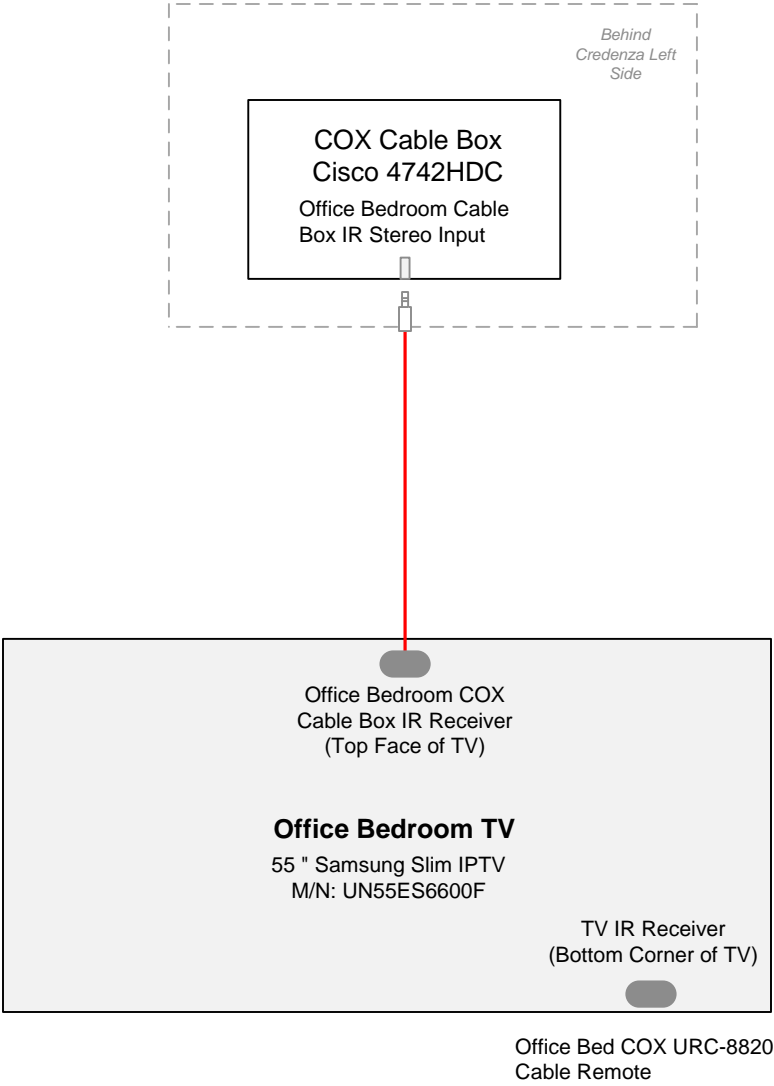

COMPUTER DISPLAY DISTRIBUTION

COMPUTER WIRELESS MOUSE/KEYBOARD DISTRIBUTION

GREAT ROOM / KITCHEN HDTV DISTRIBUTION

GREAT ROOM / KITCHEN REMOTE CONTROL

YAMAHA YSP-2200 DIGITAL
SOUND PROJECTOR

*Attached to
underside of
Great Rm TV*

DIGITAL AUDIO OUT
GREAT ROM tv

GREAT ROOM TV AUDIO DISTRIBUTION

MASTER BEDROOM HDTV DISTRIBUTION

MASTER BEDROOM REMOTE CONTROL

GUEST BEDROOM / GARAGE HDTV DISTRIBUTION

GARAGE / GUEST BED REMOTE CONTROL

OFFICE BEDROOM HDTV DISTRIBUTION

OFFICE BEDROOM REMOTE CONTROL

RTI AUDIO DISTRIBUTION

iPod Universal
Docking Station
Great Room

FM Antenna

AV5 Input

AV6 Input

AV Out

Apple Remote
Stereo Input Jack

RTI Distribution
Unit Source 1
Input

Sirius Satellite
Radio Receiver
Internal Tuner
Output

YAMAHA AMP/RECEIVER DISTRIBUTION

AV CABINET PDU POWER DISTRIBUTION

TRENDNET TC-P16C5E

AV CABINET PATCH PANEL DISTRIBUTION