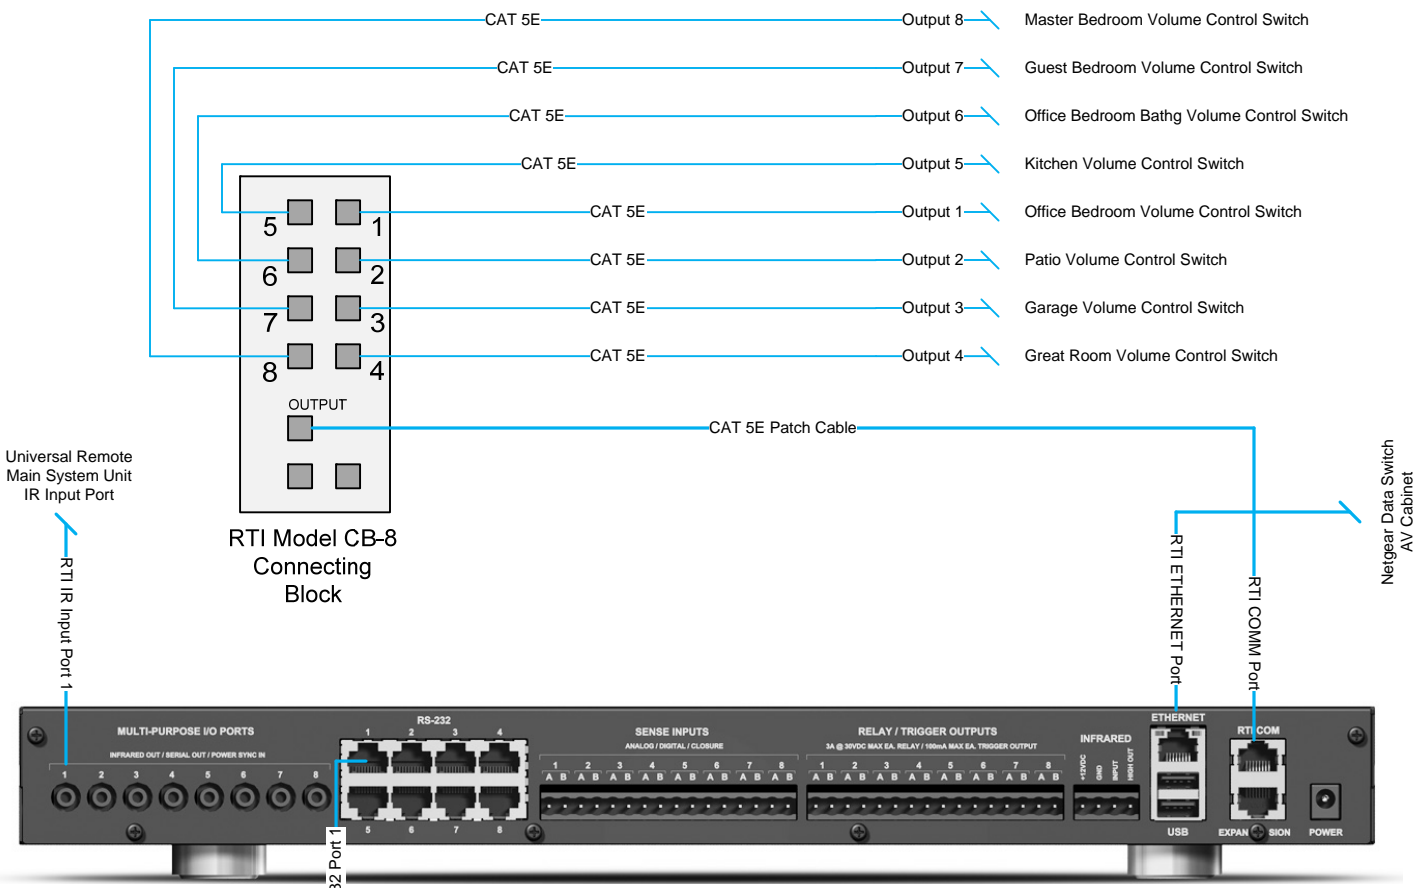

DIGITAL AUDIO OUT
GREAT ROM tv

GREAT ROOM TV AUDIO DISTRIBUTION

MASTER BEDROOM HDTV DISTRIBUTION

MASTER BEDROOM REMOTE CONTROL

GUEST BEDROOM / GARAGE HDTV DISTRIBUTION

GARAGE / GUEST BED REMOTE CONTROL

OFFICE BEDROOM HDTV DISTRIBUTION

OFFICE BEDROOM REMOTE CONTROL

RTI AUDIO DISTRIBUTION

iPod Universal
Docking Station
Great Room

FM Antenna

AV5 Input

AV6 Input

AV Out

Apple Remote
Stereo Input Jack

RTI Distribution
Unit Source 1
Input

Sirius Satellite
Radio Receiver
Internal Tuner
Output

YAMAHA AMP/RECEIVER DISTRIBUTION

AV CABINET PDU POWER DISTRIBUTION

TRENDNET TC-P16C5E

AV CABINET PATCH PANEL DISTRIBUTION