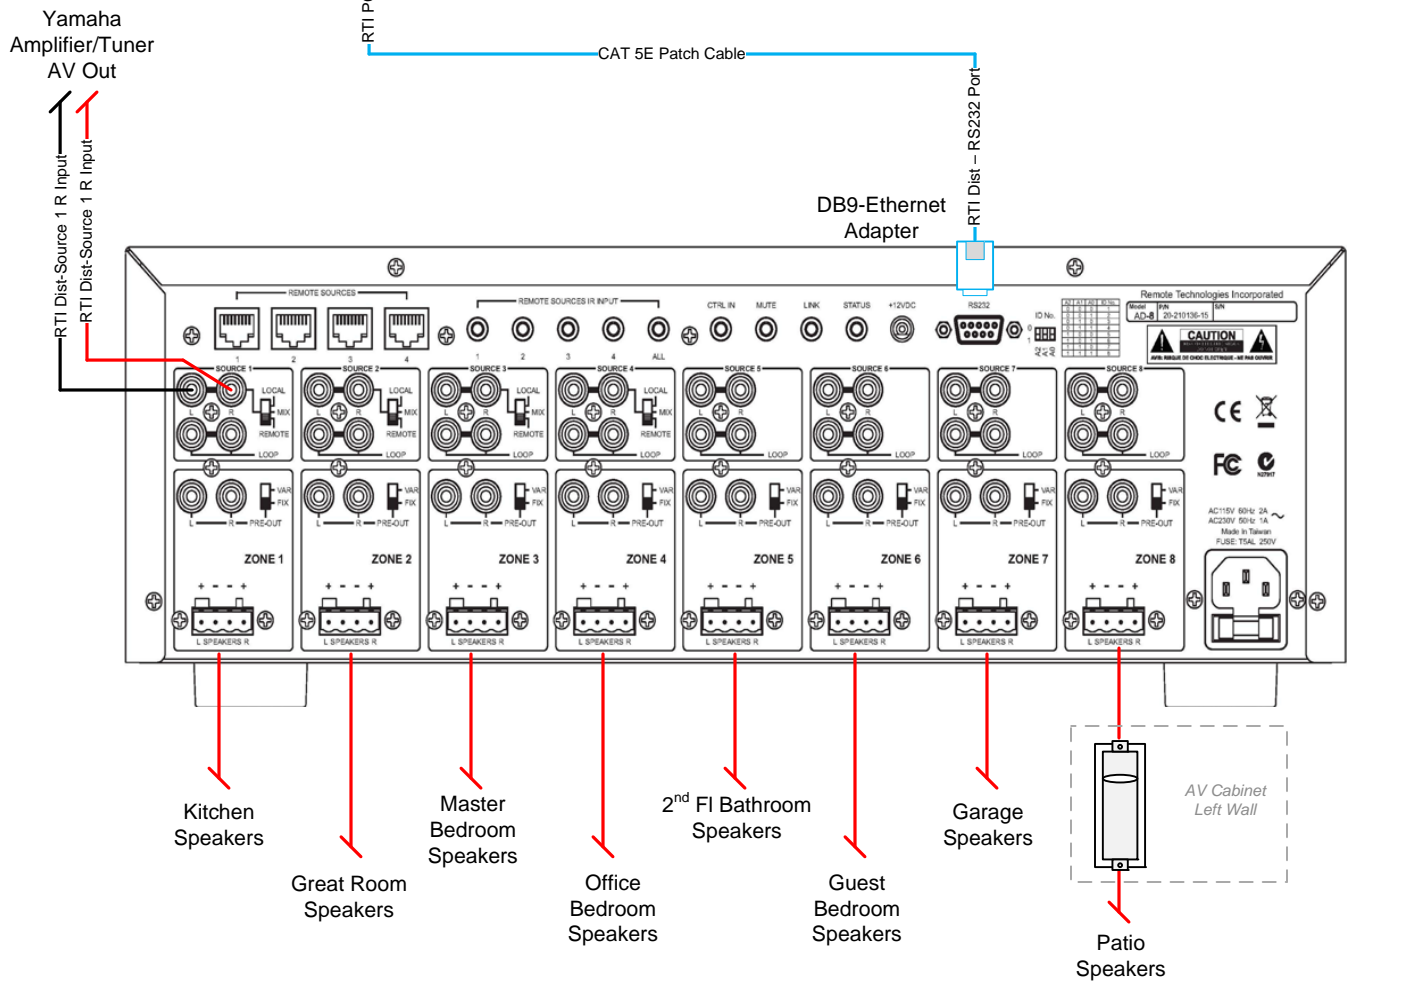

DIGITAL AUDIO OUT
GREAT ROM tv

GREAT ROOM TV AUDIO DISTRIBUTION

MASTER BEDROOM HDTV DISTRIBUTION

MASTER BEDROOM REMOTE CONTROL

GUEST BEDROOM / GARAGE HDTV DISTRIBUTION

GARAGE / GUEST BED REMOTE CONTROL

OFFICE BEDROOM HDTV DISTRIBUTION

OFFICE BEDROOM REMOTE CONTROL

RTI AUDIO DISTRIBUTION

iPod Universal
Docking Station
Great Room

FM Antenna

AV5 Input

AV6 Input

AV Out

Apple Remote
Stereo Input Jack

RTI Distribution
Unit Source 1
Input

Sirius Satellite
Radio Receiver
Internal Tuner
Output

YAMAHA AMP/RECEIVER DISTRIBUTION

AV CABINET PDU POWER DISTRIBUTION

TRENDNET TC-P16C5E

AV CABINET PATCH PANEL DISTRIBUTION