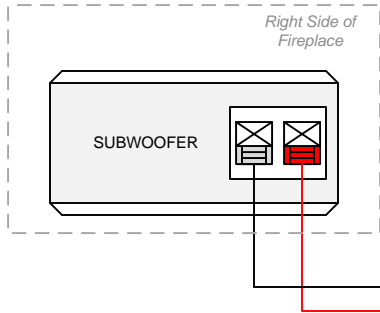

DIGITAL AUDIO OUT
GREAT ROM tv

GREAT ROOM TV AUDIO DISTRIBUTION

MASTER BEDROOM HDTV DISTRIBUTION

MASTER BEDROOM REMOTE CONTROL

GUEST BEDROOM / GARAGE HDTV DISTRIBUTION

GARAGE / GUEST BED REMOTE CONTROL

OFFICE BEDROOM HDTV DISTRIBUTION

OFFICE BEDROOM REMOTE CONTROL

RTI AUDIO DISTRIBUTION

iPod Universal
Docking Station
Great Room

FM Antenna

AV5 Input

AV6 Input

AV Out

Apple Remote
Stereo Input Jack

RTI Distribution
Unit Source 1
Input

Sirius Satellite
Radio Receiver
Internal Tuner
Output

YAMAHA AMP/RECEIVER DISTRIBUTION

AV CABINET PDU POWER DISTRIBUTION

TRENDNET TC-P16C5E

AV CABINET PATCH PANEL DISTRIBUTION