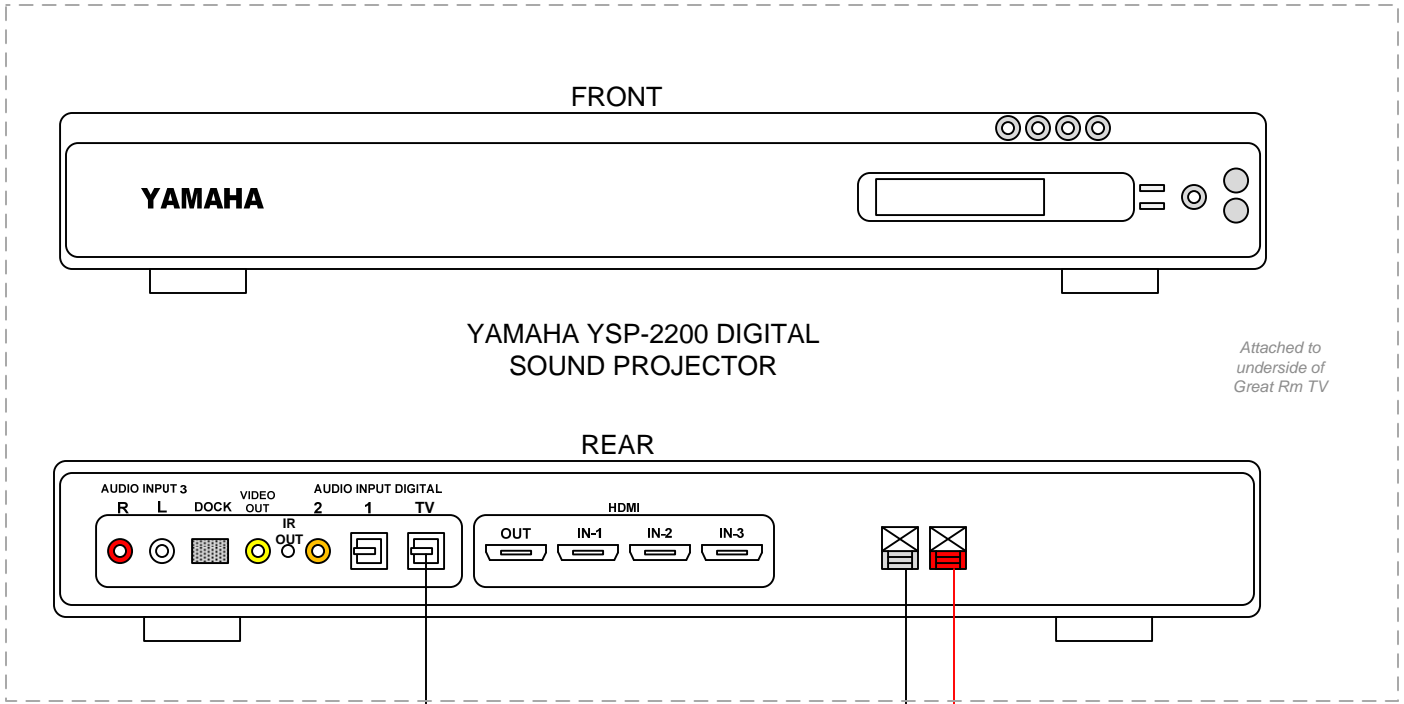

COMPUTER DISPLAY DISTRIBUTION

COMPUTER WIRELESS MOUSE/KEYBOARD DISTRIBUTION

GREAT ROOM / KITCHEN HDTV DISTRIBUTION

GREAT ROOM / KITCHEN REMOTE CONTROL

YAMAHA YSP-2200 DIGITAL
SOUND PROJECTOR

*Attached to
underside of
Great Rm TV*

DIGITAL AUDIO OUT
GREAT ROM tv

GREAT ROOM TV AUDIO DISTRIBUTION

MASTER BEDROOM HDTV DISTRIBUTION

MASTER BEDROOM REMOTE CONTROL

GUEST BEDROOM / GARAGE HDTV DISTRIBUTION

GARAGE / GUEST BED REMOTE CONTROL

OFFICE BEDROOM HDTV DISTRIBUTION

OFFICE BEDROOM REMOTE CONTROL

RTI AUDIO DISTRIBUTION

iPod Universal
Docking Station
Great Room

FM Antenna

AV5 Input

AV6 Input

AV Out

Apple Remote
Stereo Input Jack

RTI Distribution
Unit Source 1
Input

Sirius Satellite
Radio Receiver
Internal Tuner
Output

YAMAHA AMP/RECEIVER DISTRIBUTION

AV CABINET PDU POWER DISTRIBUTION

TRENDNET TC-P16C5E

AV CABINET PATCH PANEL DISTRIBUTION