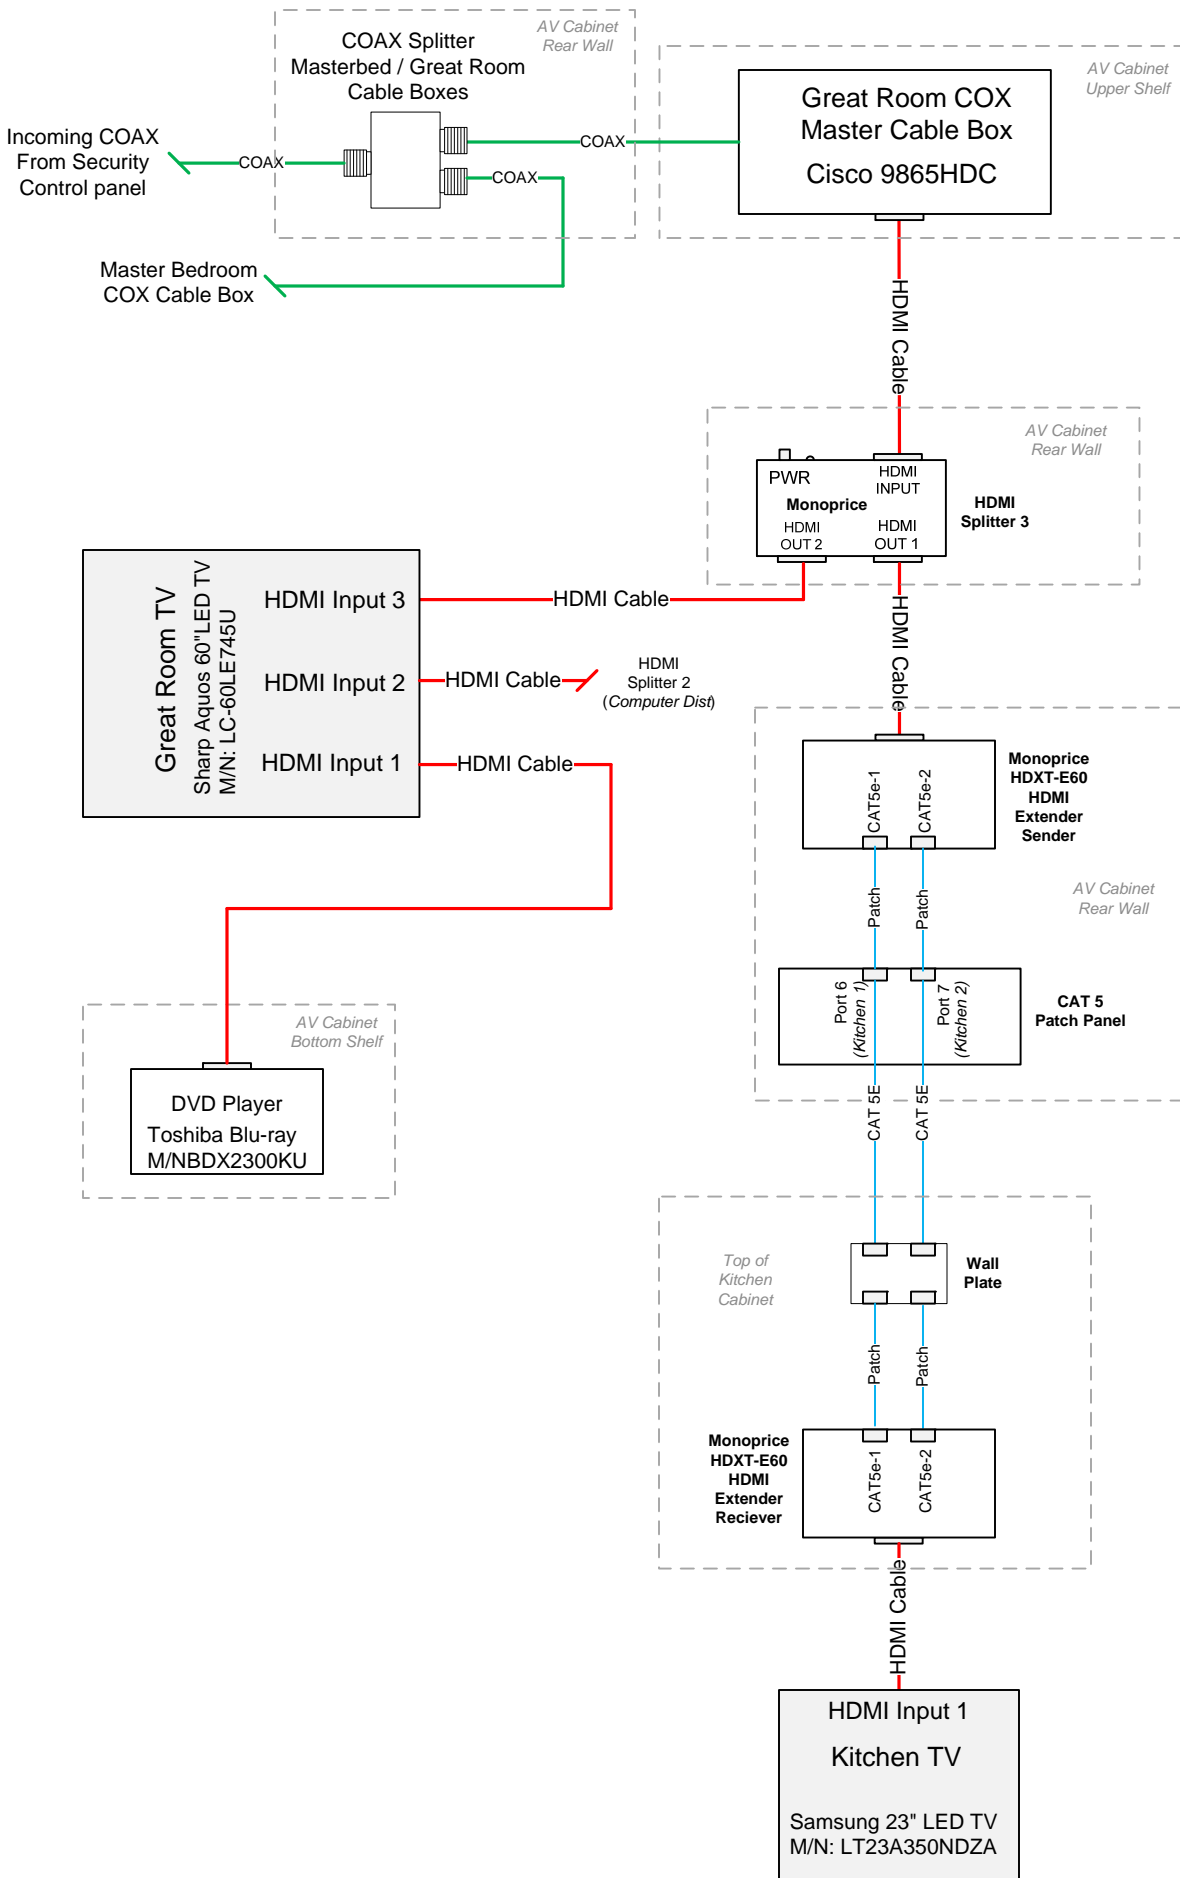

COMPUTER DISPLAY DISTRIBUTION

COMPUTER WIRELESS MOUSE/KEYBOARD DISTRIBUTION

GREAT ROOM / KITCHEN HDTV DISTRIBUTION

GREAT ROOM / KITCHEN REMOTE CONTROL

YAMAHA YSP-2200 DIGITAL
SOUND PROJECTOR

*Attached to
underside of
Great Rm TV*

DIGITAL AUDIO OUT
GREAT ROM tv

GREAT ROOM TV AUDIO DISTRIBUTION

MASTER BEDROOM HDTV DISTRIBUTION

MASTER BEDROOM REMOTE CONTROL

GUEST BEDROOM / GARAGE HDTV DISTRIBUTION

GARAGE / GUEST BED REMOTE CONTROL

OFFICE BEDROOM HDTV DISTRIBUTION

OFFICE BEDROOM REMOTE CONTROL

RTI AUDIO DISTRIBUTION

iPod Universal
Docking Station
Great Room

FM Antenna

AV5 Input

AV6 Input

AV Out

Apple Remote
Stereo Input Jack

RTI Distribution
Unit Source 1
Input

Sirius Satellite
Radio Receiver
Internal Tuner
Output

YAMAHA AMP/RECEIVER DISTRIBUTION

AV CABINET PDU POWER DISTRIBUTION

TRENDNET TC-P16C5E

AV CABINET PATCH PANEL DISTRIBUTION