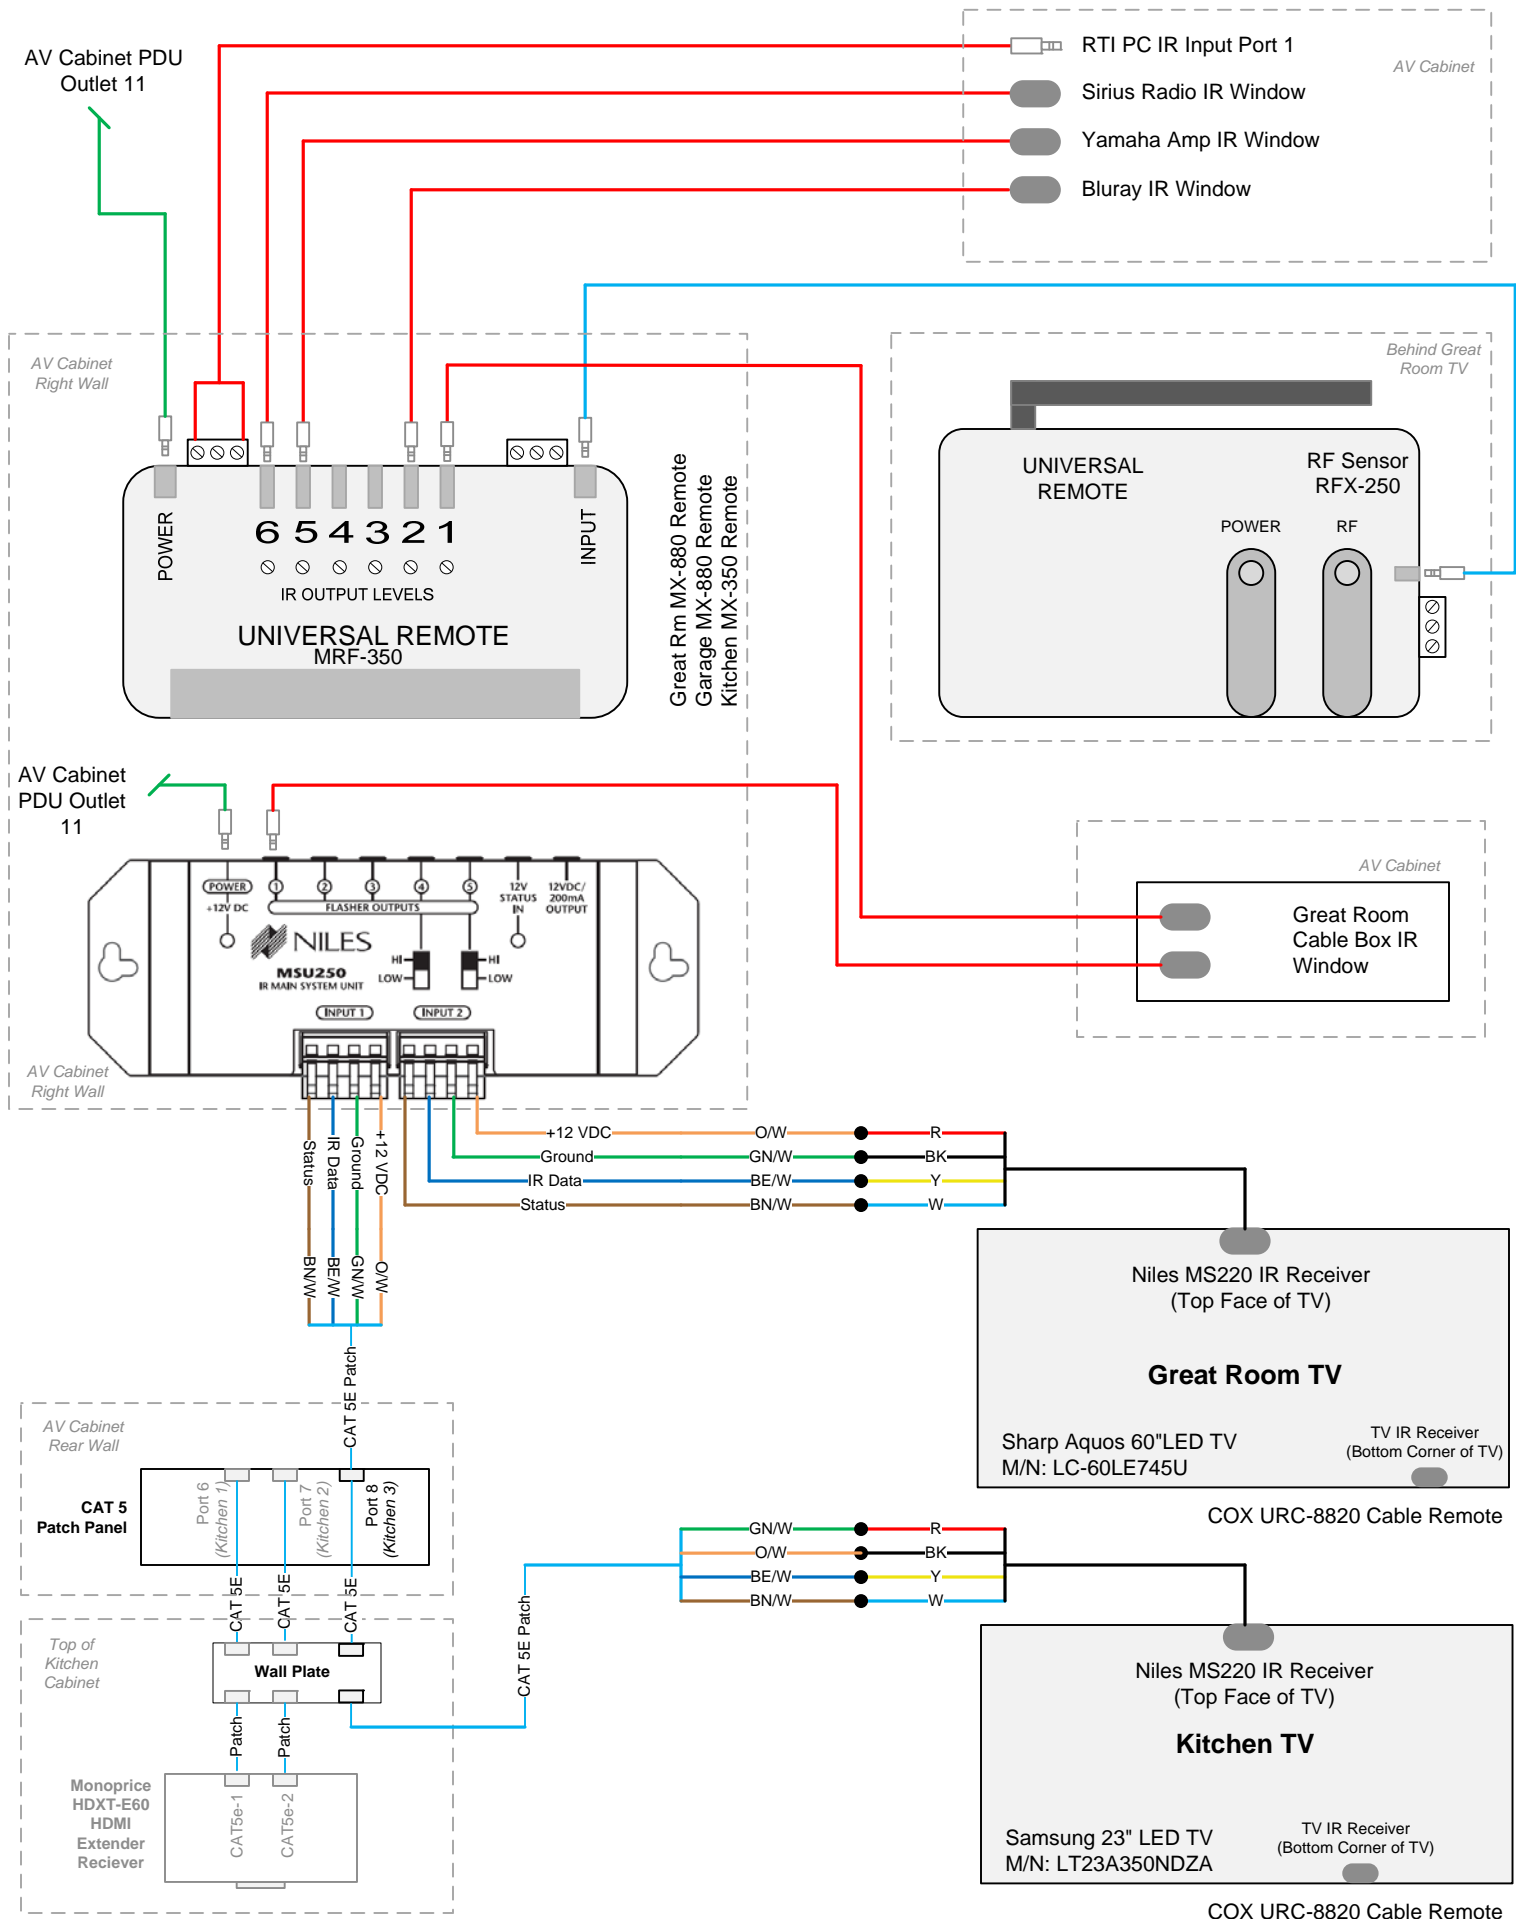

COMPUTER DISPLAY DISTRIBUTION

COMPUTER WIRELESS MOUSE/KEYBOARD DISTRIBUTION

GREAT ROOM / KITCHEN HDTV DISTRIBUTION

GREAT ROOM / KITCHEN REMOTE CONTROL

YAMAHA YSP-2200 DIGITAL
SOUND PROJECTOR

*Attached to
underside of
Great Rm TV*

DIGITAL AUDIO OUT
GREAT ROM tv

GREAT ROOM TV AUDIO DISTRIBUTION

MASTER BEDROOM HDTV DISTRIBUTION

MASTER BEDROOM REMOTE CONTROL

GUEST BEDROOM / GARAGE HDTV DISTRIBUTION

GARAGE / GUEST BED REMOTE CONTROL

OFFICE BEDROOM HDTV DISTRIBUTION

OFFICE BEDROOM REMOTE CONTROL

RTI AUDIO DISTRIBUTION

iPod Universal
Docking Station
Great Room

FM Antenna

AV5 Input

AV6 Input

AV Out

Apple Remote
Stereo Input Jack

RTI Distribution
Unit Source 1
Input

Sirius Satellite
Radio Receiver
Internal Tuner
Output

YAMAHA AMP/RECEIVER DISTRIBUTION

AV CABINET PDU POWER DISTRIBUTION

TRENDNET TC-P16C5E

AV CABINET PATCH PANEL DISTRIBUTION