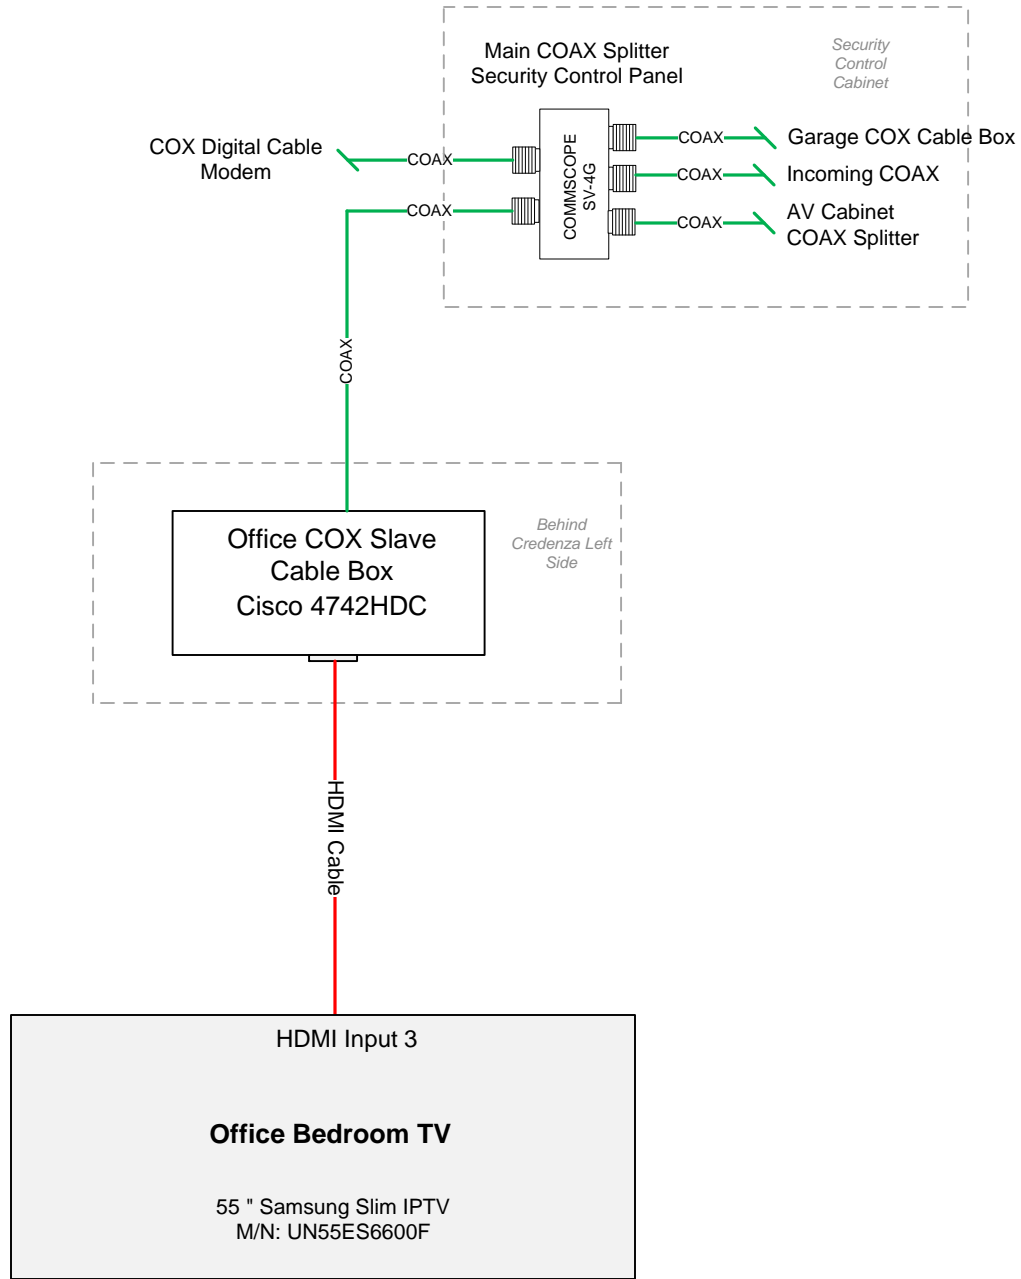

DIGITAL AUDIO OUT
GREAT ROM tv

GREAT ROOM TV AUDIO DISTRIBUTION

MASTER BEDROOM HDTV DISTRIBUTION

MASTER BEDROOM REMOTE CONTROL

GUEST BEDROOM / GARAGE HDTV DISTRIBUTION

GARAGE / GUEST BED REMOTE CONTROL

OFFICE BEDROOM HDTV DISTRIBUTION

OFFICE BEDROOM REMOTE CONTROL

RTI AUDIO DISTRIBUTION

iPod Universal
Docking Station
Great Room

FM Antenna

AV5 Input

AV6 Input

AV Out

Apple Remote
Stereo Input Jack

RTI Distribution
Unit Source 1
Input

Sirius Satellite
Radio Receiver
Internal Tuner
Output

YAMAHA AMP/RECEIVER DISTRIBUTION

AV CABINET PDU POWER DISTRIBUTION

TRENDNET TC-P16C5E

AV CABINET PATCH PANEL DISTRIBUTION