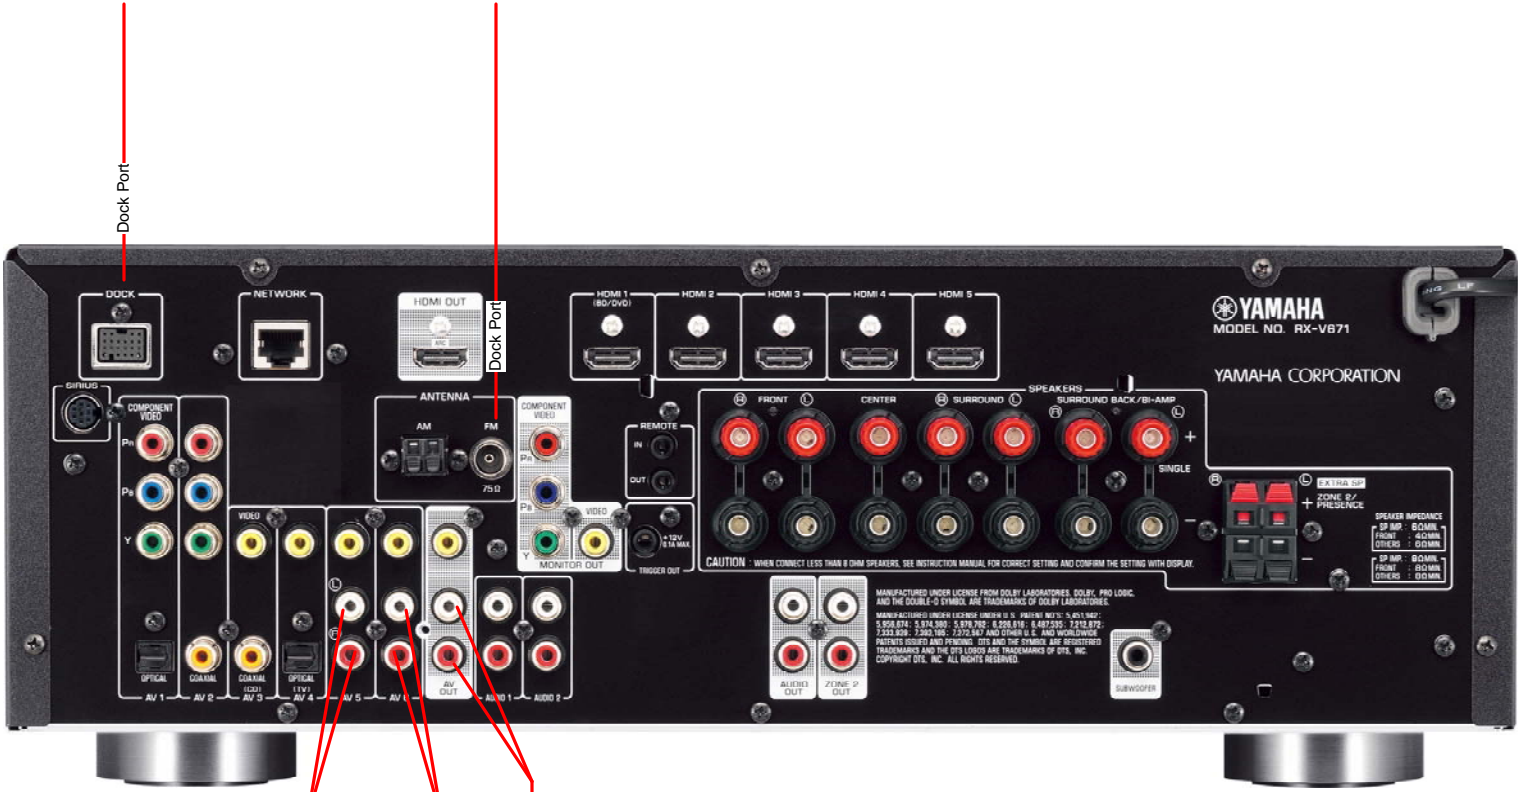

COMPUTER DISPLAY DISTRIBUTION

COMPUTER WIRELESS MOUSE/KEYBOARD DISTRIBUTION

GREAT ROOM / KITCHEN HDTV DISTRIBUTION

GREAT ROOM / KITCHEN REMOTE CONTROL

YAMAHA YSP-2200 DIGITAL
SOUND PROJECTOR

*Attached to
underside of
Great Rm TV*

DIGITAL AUDIO OUT
GREAT ROM tv

GREAT ROOM TV AUDIO DISTRIBUTION

MASTER BEDROOM HDTV DISTRIBUTION

MASTER BEDROOM REMOTE CONTROL

GUEST BEDROOM / GARAGE HDTV DISTRIBUTION

GARAGE / GUEST BED REMOTE CONTROL

OFFICE BEDROOM HDTV DISTRIBUTION

OFFICE BEDROOM REMOTE CONTROL

RTI AUDIO DISTRIBUTION

iPod Universal
Docking Station
Great Room

FM Antenna

AV5 Input

AV6 Input

AV Out

Apple Remote
Stereo Input Jack

RTI Distribution
Unit Source 1
Input

Sirius Satellite
Radio Receiver
Internal Tuner
Output

YAMAHA AMP/RECEIVER DISTRIBUTION

AV CABINET PDU POWER DISTRIBUTION

TRENDNET TC-P16C5E

AV CABINET PATCH PANEL DISTRIBUTION