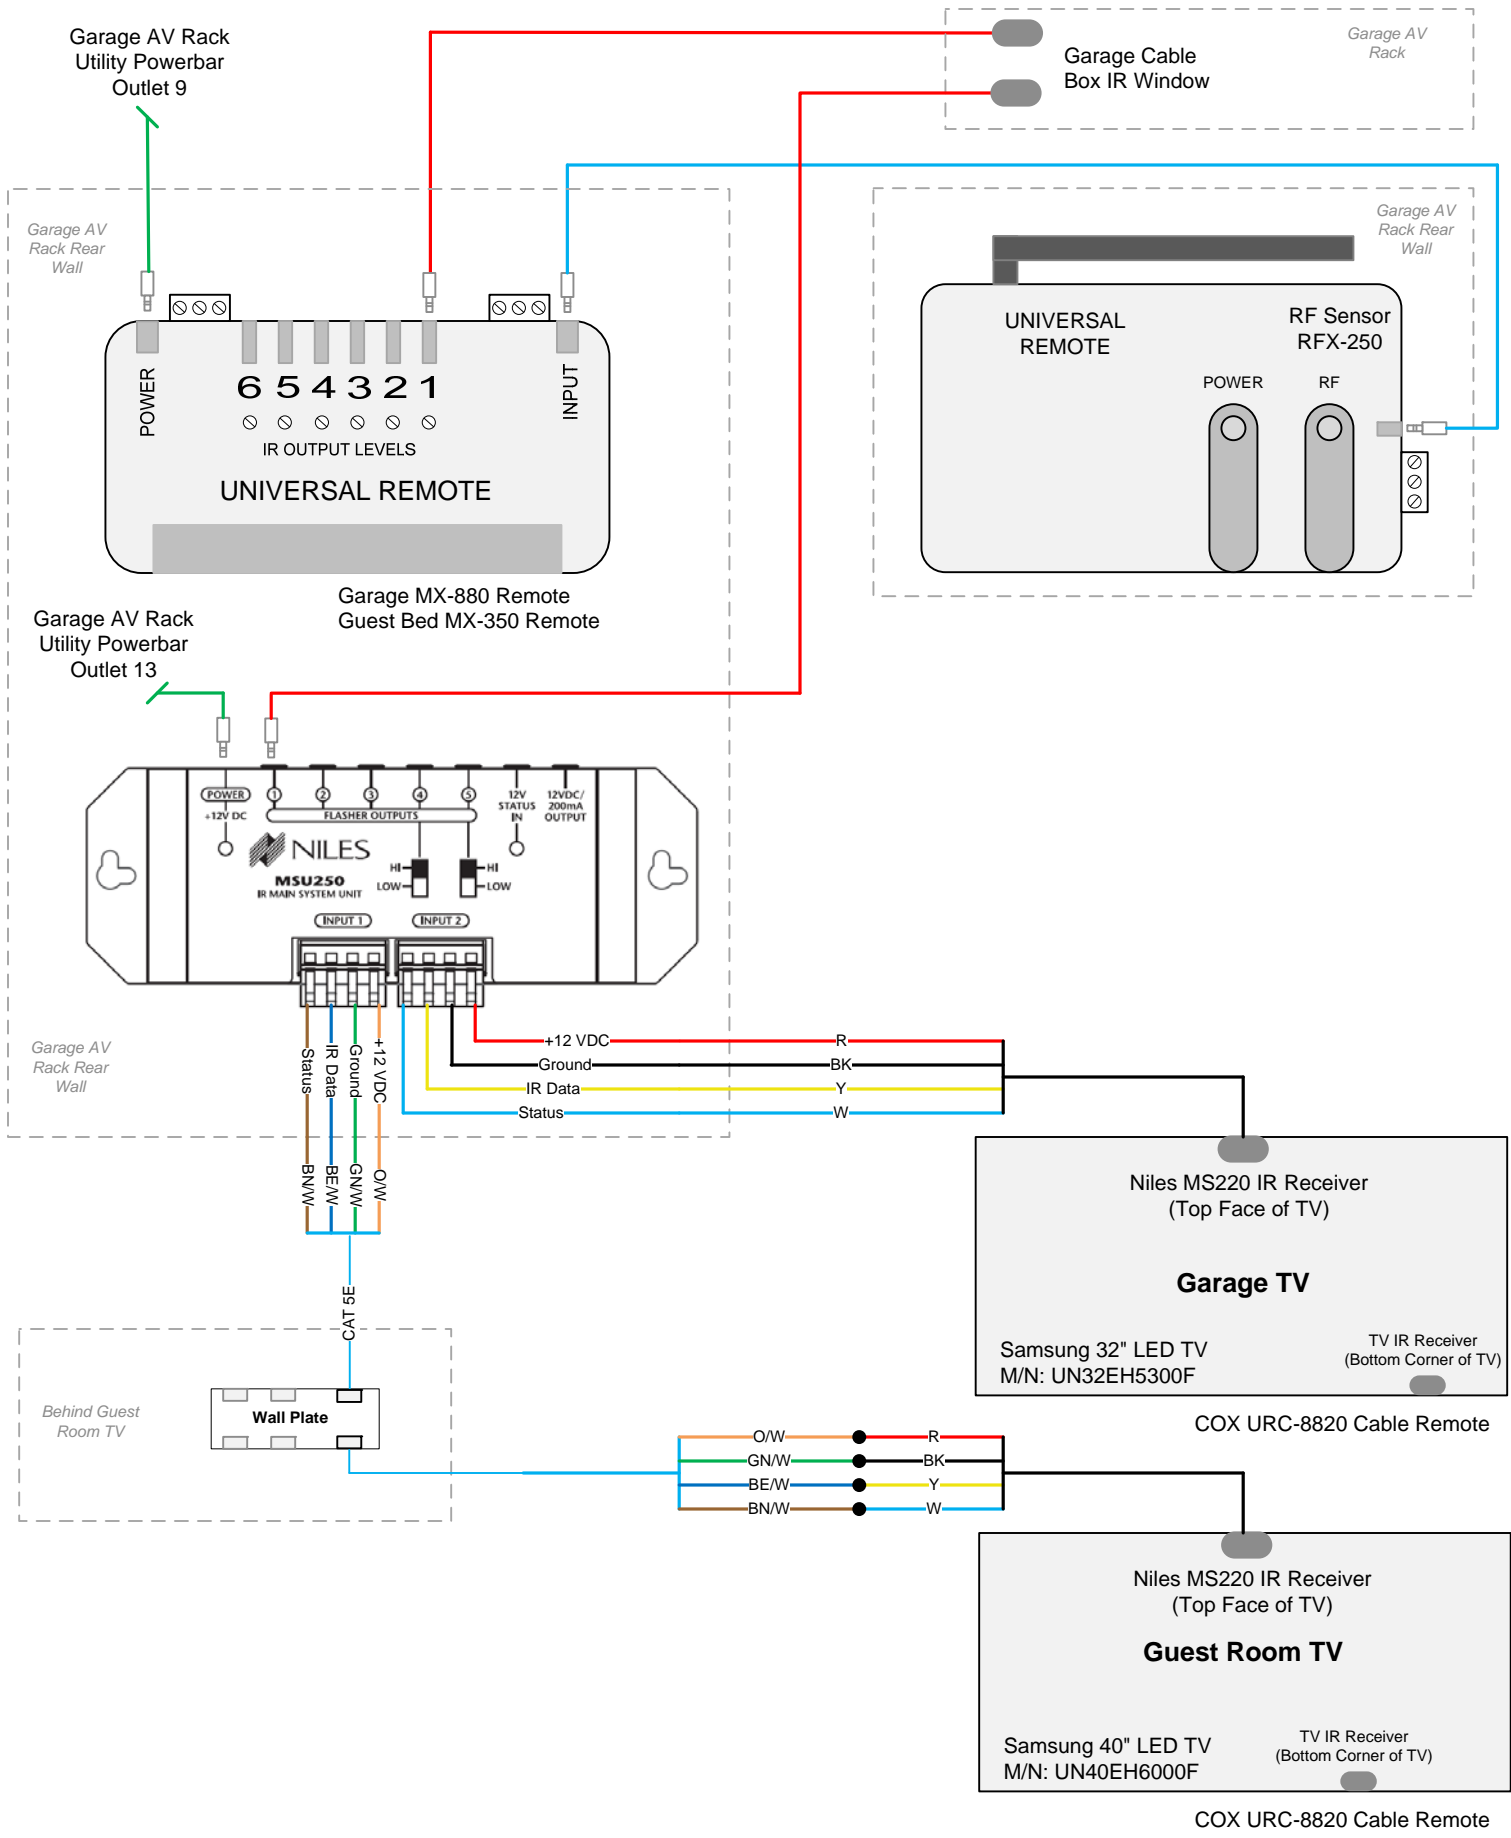

DIGITAL AUDIO OUT
GREAT ROM tv

GREAT ROOM TV AUDIO DISTRIBUTION

MASTER BEDROOM HDTV DISTRIBUTION

MASTER BEDROOM REMOTE CONTROL

GUEST BEDROOM / GARAGE HDTV DISTRIBUTION

GARAGE / GUEST BED REMOTE CONTROL

OFFICE BEDROOM HDTV DISTRIBUTION

OFFICE BEDROOM REMOTE CONTROL

RTI AUDIO DISTRIBUTION

iPod Universal
Docking Station
Great Room

FM Antenna

AV5 Input

AV6 Input

AV Out

Apple Remote
Stereo Input Jack

RTI Distribution
Unit Source 1
Input

Sirius Satellite
Radio Receiver
Internal Tuner
Output

YAMAHA AMP/RECEIVER DISTRIBUTION

AV CABINET PDU POWER DISTRIBUTION

TRENDNET TC-P16C5E

AV CABINET PATCH PANEL DISTRIBUTION