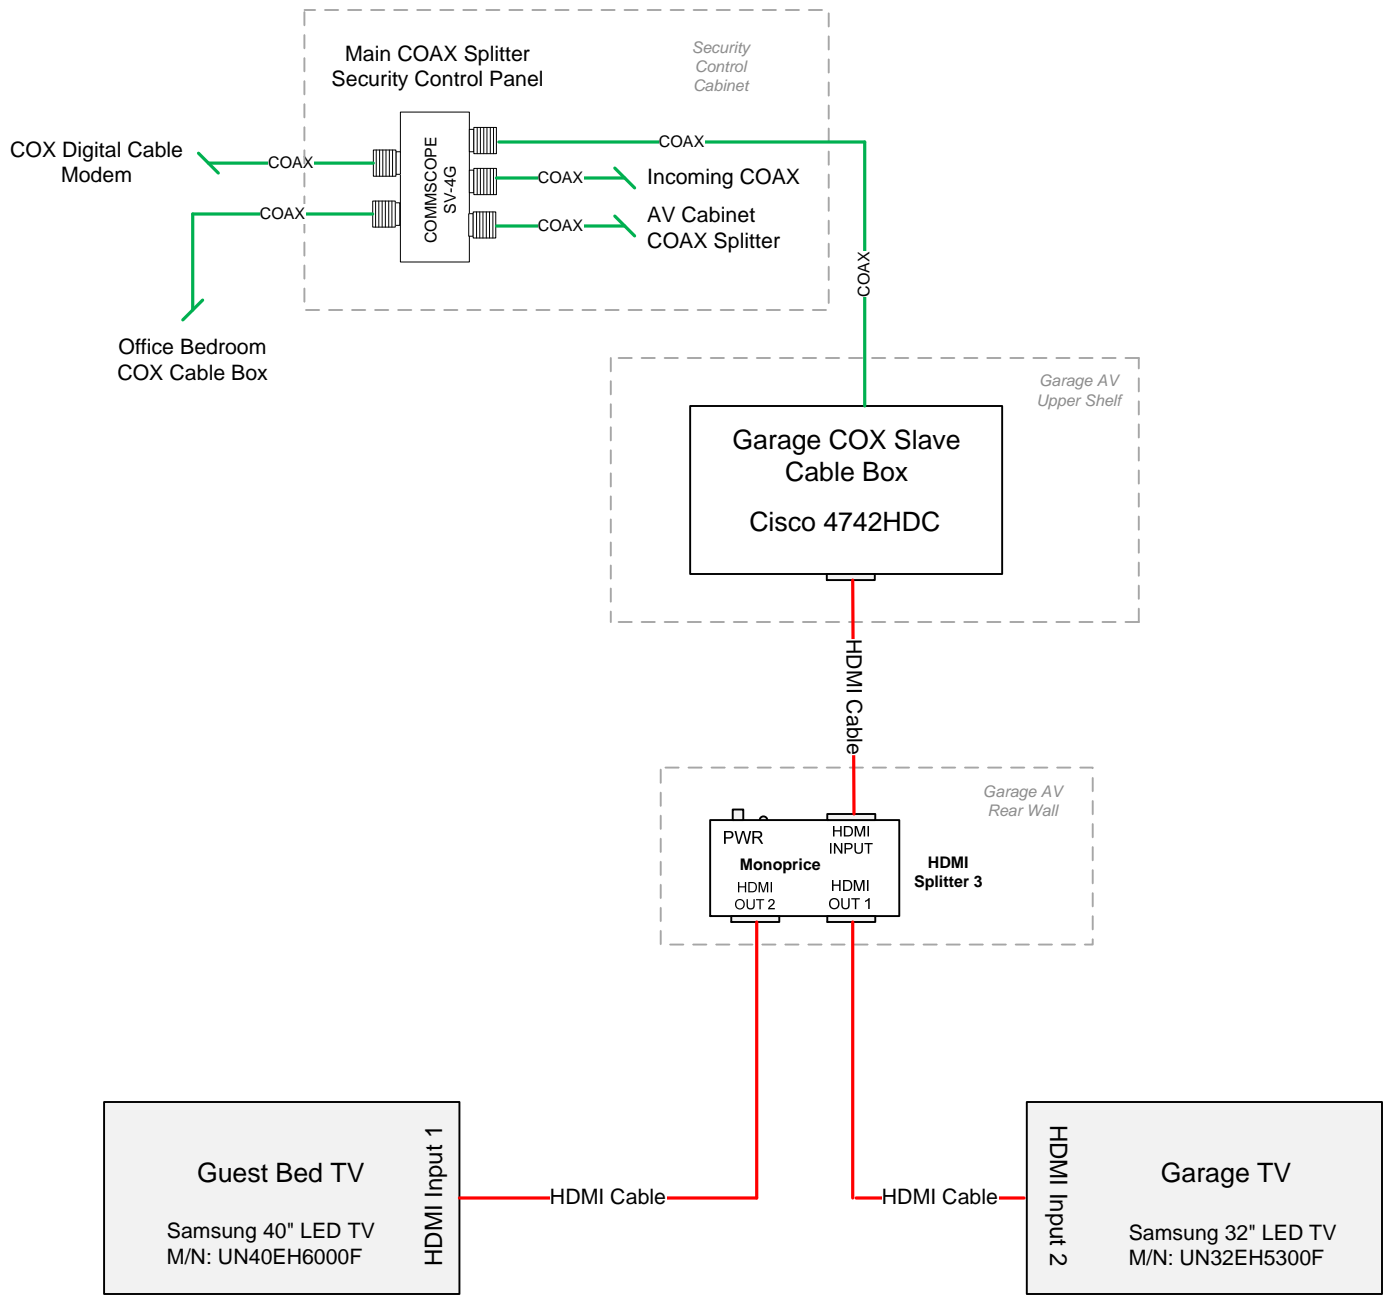

COMPUTER DISPLAY DISTRIBUTION

COMPUTER WIRELESS MOUSE/KEYBOARD DISTRIBUTION

GREAT ROOM / KITCHEN HDTV DISTRIBUTION

GREAT ROOM / KITCHEN REMOTE CONTROL

YAMAHA YSP-2200 DIGITAL
SOUND PROJECTOR

*Attached to
underside of
Great Rm TV*

DIGITAL AUDIO OUT
GREAT ROM tv

GREAT ROOM TV AUDIO DISTRIBUTION

MASTER BEDROOM HDTV DISTRIBUTION

MASTER BEDROOM REMOTE CONTROL

GUEST BEDROOM / GARAGE HDTV DISTRIBUTION

GARAGE / GUEST BED REMOTE CONTROL

OFFICE BEDROOM HDTV DISTRIBUTION

OFFICE BEDROOM REMOTE CONTROL

RTI AUDIO DISTRIBUTION

iPod Universal
Docking Station
Great Room

FM Antenna

AV5 Input

AV6 Input

AV Out

Apple Remote
Stereo Input Jack

RTI Distribution
Unit Source 1
Input

Sirius Satellite
Radio Receiver
Internal Tuner
Output

YAMAHA AMP/RECEIVER DISTRIBUTION

AV CABINET PDU POWER DISTRIBUTION

TRENDNET TC-P16C5E

AV CABINET PATCH PANEL DISTRIBUTION